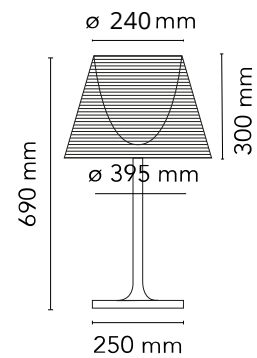

FLOS

F6303046 Aluminized Bronze

KTribe Table 2

Designed by Philippe Starck, 2007

Halogen - 150W

Table luminaire providing diffused lighting. Base, rod support and diffuser support in diecast, polished and chrome-plated Zamak alloy. Base cover in black injection-molded PA (Nylon). Injection-molded PC (polycarbonate) opal inner diffuser. Outer diffusers in transparent or fumée PMMA (polymethylmethacrylate), and silver or bronze on the inner surface, by vacuum aluminum coating. Injection-molded PC (polycarbonate) upper ring, completely transparent or transparent diffuser and silver diffuser) or transparent brown for the outer bronze diffuser.

Physical

Colour	Aluminized Bronze
Length (mm)	395
Cord length (mm)	1640
Net weight (kg)	4.5
Package height (mm)	0
Package width (mm)	0
Package length (mm)	0
Package volume (m3)	0.18
IP internal	20

Download