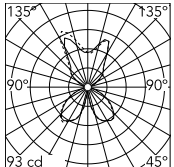

Schematic light drawing

Luminous flux Luminaire
2400 lm

Photometric

Lighting type	Indirect, Direct
Light distribution	Symmetric

Electrical

Insulation class	II
Frequency (Hz)	50/60
Main voltage (Vac)	220-240
LED voltage Vf (Vdc)	null
Dimmable	Yes
Dimming interface	Dimmer Integrated
Plug type	Type C
Batteries inside	No