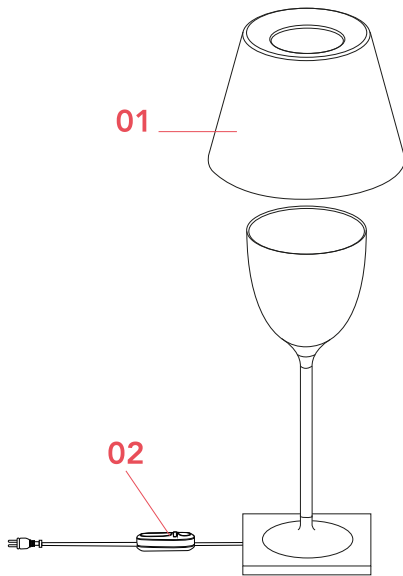

Bulbs

NOT INCLUDED

RF32288

LED Lamp E27 15W 2700K T38

NOT INCLUDED

RF32289

LED Lamp E27 15W 3000K T38

Spare Parts