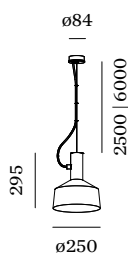

Aluminium pendelarmatuur; oppervlak Gitzwart natgelakt; mat textuur; RAL 9005; incl. 2.5 m ophangstelsysteem; kabel en plafondpotje in Gitzwart; lampenkap Gitzwart; natgelakt; mat textuur; lampfitting E27; lamptype A60; max. 15W; 220 - 240 V; beschermingsgraad IP20; PC1; lamp niet inbegrepen;