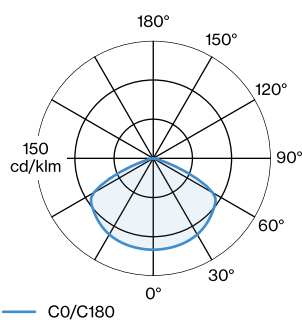

LICHTVERDELING