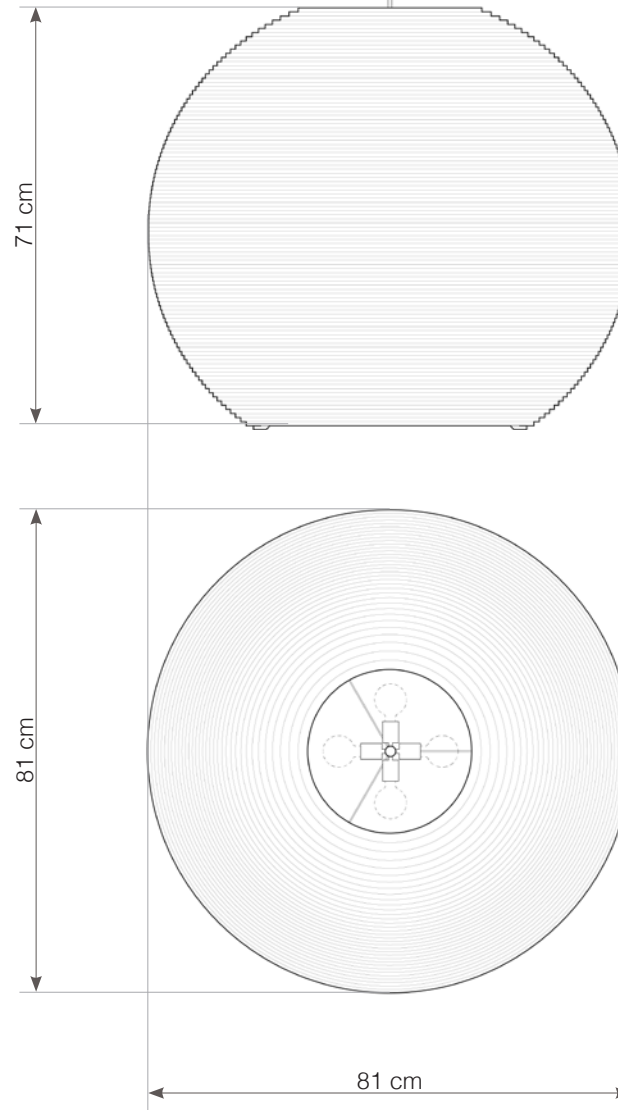

Sun32

4x 100W maximum incandescent
E27 socket | 230V 50Hz | Class I

For use with dimmable incandescent bulbs. Also compatible with CFL bulbs or dimmable LED bulbs of equivalent wattage.

Mounting Installation: Suspended

recycled cardboard

responsibly made in holland

proudly designed in seattle | usa

responsible handmade quality

nontoxic fire retardant treated

contains tempered glass

gray powder-coated steel frame

compressed air recommended cleaning

use in dry location only

designed to recycle

hardwired cord set + ceiling canopy

INCLUDES A TWO-METER WHITE FABRIC CORD AND A GRAY POWDER COATED STEEL CANOPY. ○●
FIVE-METER CORDS ARE AVAILABLE FOR AN ADDITIONAL CHARGE.

Scraplight shades are non-toxic and are handmade using responsible practices. Because all Scraplights are handmade, dimensions may vary slightly. This luminaire is compatible with bulbs of the energy classes A++, A+, A, B, C, D & E (EU No 874/2012).