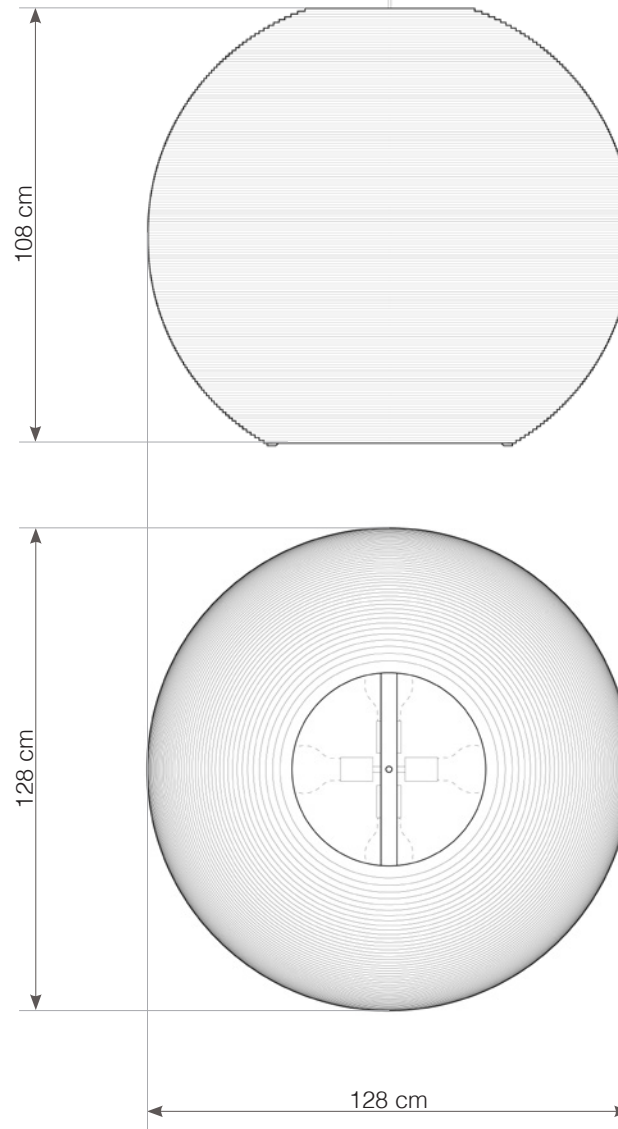

Sun48

6x 100W maximum incandescent
E27 socket | 230V 50Hz | Class I

For use with dimmable incandescent bulbs. Also compatible with CFL bulbs or dimmable LED bulbs of equivalent wattage.

Mounting Installation: Suspended

recycled cardboard

responsibly made in holland

proudly designed in seattle | usa

responsible handmade quality

nontoxic fire retardant treated

contains tempered glass

gray powder-coated steel frame

compressed air recommended cleaning

use in dry location only

designed to recycle

hardwired cord set + ceiling canopy

INCLUDES A TWO-METER WHITE FABRIC CORD AND A GRAY POWDER COATED STEEL CANOPY. ○●
FIVE-METER CORDS ARE AVAILABLE FOR AN ADDITIONAL CHARGE.

Scraplight shades are non-toxic and are handmade using responsible practices. Because all Scraplights are handmade, dimensions may vary slightly. This luminaire is compatible with bulbs of the energy classes A++, A+, A, B, C, D & E (EU No 874/2012).