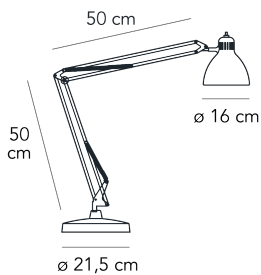

Table lamp with direct light not dimmable. Rotating on/off switch placed on the diffuser head. Adjustable base and body made of chromed metal. Black power cable and plug. European two-pole plug. Bulb not included.