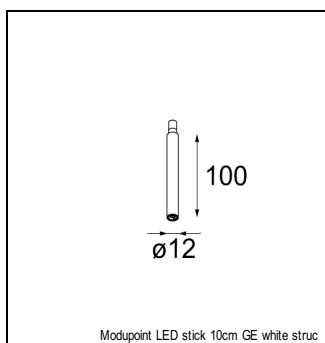

MINUDE JACK MINUDE 45 ADJUSTABLE JACK LED GE

ACCESSORIES

STICK

13240009	MODUPOINT LED STICK 10CM GE WHITE STRUC
13240032	MODUPOINT LED STICK 10CM GE BLACK STRUC
13240109	MODUPOINT LED STICK 20CM GE WHITE STRUC
13240132	MODUPOINT LED STICK 20CM GE BLACK STRUC
13240209	MODUPOINT LED STICK 30CM GE WHITE STRUC
13240232	MODUPOINT LED STICK 30CM GE BLACK STRUC