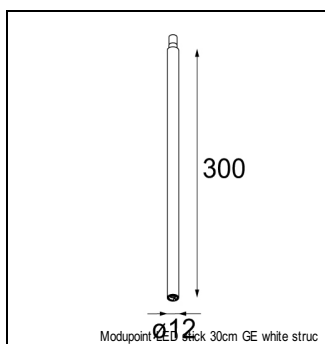

MINUDE JACK MINUDE 45 ADJUSTABLE JACK LED GE

ACCESSORIES

STICK

13240009	MODUPOINT LED STICK 10CM GE WHITE STRUC
13240032	MODUPOINT LED STICK 10CM GE BLACK STRUC
13240109	MODUPOINT LED STICK 20CM GE WHITE STRUC
13240132	MODUPOINT LED STICK 20CM GE BLACK STRUC
13240209	MODUPOINT LED STICK 30CM GE WHITE STRUC
13240232	MODUPOINT LED STICK 30CM GE BLACK STRUC