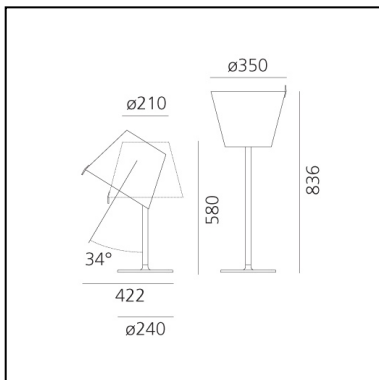

Melampo Table - Grey

Adrien Gardère

IP20      

LUMINAIRE

- Watt: **34W**
- Voltage: **220V-240V**
- Delivered lumen output: **2279lm**
- Efficiency: **58%**
- Efficacy: **67.03lm/W**
- CRI: **80**

Notes

Adjustable diffuser into three different positions.

DESCRIPTION

Simple and elegant with its traditional look, it adds functionality thanks to the movable diffuser that can be tilted and rotated to direct the light and the switch on the arm of the frame.

FEATURES

- Product Code: **0315010A**
- Colour: **Grey**
- Installation: **Table**
- Material: **Base in painted zamac, painted aluminum stem, diffuser in silk satin fabric on a technopolymer frame**
- Series: **Design Collection**
- Environment: **Indoor**
- Area contract: **Hospitality, Residential**
- Emission: **Diffused And Direct, indirect**
- design by: **Adrien Gardère**

DIMENSIONS

- Height: **580 mm**
- Diameter: **350 mm**
- Base Diameter: **240 mm**
- Max Extension Height: **836 mm**
- Impact Resistance: **N/D**
- Glow Wire Test: **650°**

SOURCES NOT INCLUDED

- Category: **LED RETROFIT**
- Number: **2**
- Watt: **17W**
- Socket: **E27**