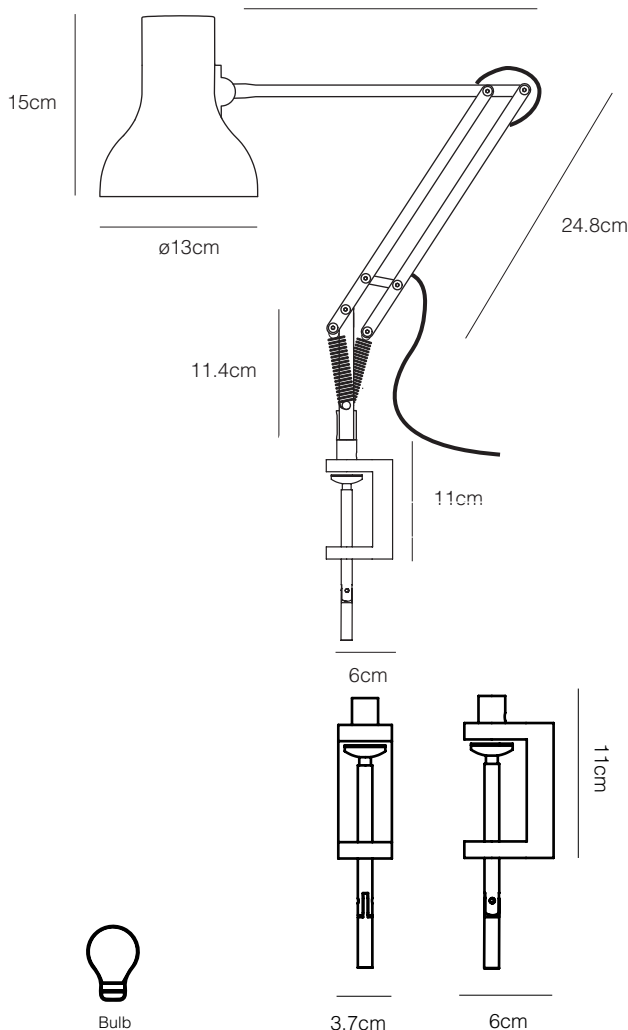

## Desk Lamp with Desk Clamp

ANGLEPOISE®

Type 75™ Mini Collection | Technical Sheet

Launched In 2011 | Designed by Sir Kenneth Grange

25cm

15cm

ø13cm

11.4cm

24.8cm

37cm

6cm

11cm

11cm

3.7cm

6cm

Bulb included

### Description

Designed to clamp to any horizontal surface of between 6 and 50mm thick, our Type Range Desk Clamp extends the functional possibilities of our best-selling Type 75™ Mini desk lamp. Now scaled down to its corresponding products, it is more compact, convenient and versatile than ever before.

### Dimensions

- Shade diameter: 13cm
- Shade height: 15cm
- Max reach: 50cm (from base to shade)
- Cable length: 180cm
- Lamp Packaging (L x W x H): 23cm x 16.5cm x 46.5cm
- Lamp Packaged Weight: 2.79kg
- Clamp Packaging (L x W x H): 15cm x 5.5cm x 10cm
- Clamp Packaged Weight: 0.49kg