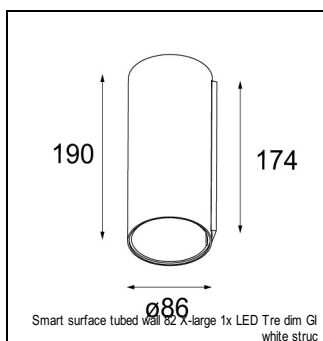

Art. Nr. 13321246

SPECIFICATIONS

Lamp	1x LED Array	
Gear / Transfo	LED gear not incl.	
Cut-out size	ø 76 h 55	
Weight	0.65kg	
Min. distance	0.1 m	
IP	IP20	
Glow wire test	960°	
CRI	90	
Power supply	500mA 18.4Vf	350mA 17.8Vf
Connected load	9.2W	6.3W
Lumen	558lm	429lm
Efficacy	61lm/W	69lm/W
UGR	16	15
Adjustability	h 355° v 25°	
Remark	! 3500 on request ! can be combined with Smart mask, Smart surface box, Smart surface tubed, Smart surface tubed suspension, Smart tubed wall	

RECESSED-FRAME

12500230	SMART RECESSED RING 82
----------	------------------------

CONBOX

10889830	CONBOX 190X192X130X256
----------	------------------------

SURFACE-TUBED

12842009	SMART SURFACE TUBED SUSPENSION 82 LARGE LED GI WHITE STRUC
12842032	SMART SURFACE TUBED SUSPENSION 82 LARGE LED GI BLACK STRUC
12842024	SMART SURFACE TUBED SUSPENSION 82 LARGE LED GI BRUSHED ALU
12842209	SMART SURFACE TUBED SUSPENSION 82 XL LED TRE DIM GI WHITE STRUC
12842232	SMART SURFACE TUBED SUSPENSION 82 XL LED TRE DIM GI BLACK STRUC
12842224	SMART SURFACE TUBED SUSPENSION 82 XL LED TRE DIM GI BRUSHED ALU
12842309	SMART SURFACE TUBED SUSPENSION 82 XL LED 1-10V/PUSHDIM GI WHITE STRUC
12842332	SMART SURFACE TUBED SUSPENSION 82 XL LED 1-10V/PUSHDIM GI BLACK STRUC