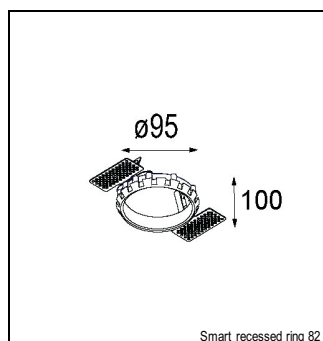

Art. Nr. 13321246

SPECIFICATIONS

Lamp	1x LED Array	
Gear / Transfo	LED gear not incl.	
Cut-out size	ø 76 h 55	
Weight	0.65kg	
Min. distance	0.1 m	
IP	IP20	
Glow wire test	960°	
CRI	90	
Power supply	500mA 18.4Vf	350mA 17.8Vf
Connected load	9.2W	6.3W
Lumen	558lm	429lm
Efficacy	61lm/W	69lm/W
UGR	16	15
Adjustability	h 355° v 25°	
Remark	! 3500 on request ! can be combined with Smart mask, Smart surface box, Smart surface tubed, Smart surface tubed suspension, Smart tubed wall	

RECESSED-FRAME

12500230	SMART RECESSED RING 82
----------	------------------------

CONBOX

10889830	CONBOX 190X192X130X256
----------	------------------------

SURFACE-TUBED

12842009	SMART SURFACE TUBED SUSPENSION 82 LARGE LED GI WHITE STRUC
12842032	SMART SURFACE TUBED SUSPENSION 82 LARGE LED GI BLACK STRUC
12842024	SMART SURFACE TUBED SUSPENSION 82 LARGE LED GI BRUSHED ALU
12842209	SMART SURFACE TUBED SUSPENSION 82 XL LED TRE DIM GI WHITE STRUC
12842232	SMART SURFACE TUBED SUSPENSION 82 XL LED TRE DIM GI BLACK STRUC
12842224	SMART SURFACE TUBED SUSPENSION 82 XL LED TRE DIM GI BRUSHED ALU
12842309	SMART SURFACE TUBED SUSPENSION 82 XL LED 1-10V/PUSHDIM GI WHITE STRUC
12842332	SMART SURFACE TUBED SUSPENSION 82 XL LED 1-10V/PUSHDIM GI BLACK STRUC