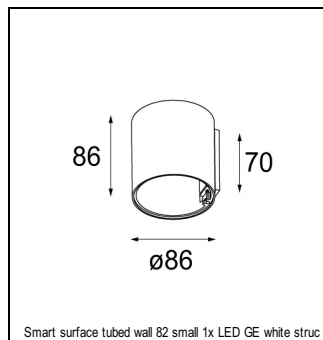

Art. Nr. 13321246

SPECIFICATIONS

Lamp	1x LED Array	
Gear / Transfo	LED gear not incl.	
Cut-out size	ø 76 h 55	
Weight	0.65kg	
Min. distance	0.1 m	
IP	IP20	
Glow wire test	960°	
CRI	90	
Power supply	500mA 18.4Vf	350mA 17.8Vf
Connected load	9.2W	6.3W
Lumen	558lm	429lm
Efficacy	61lm/W	69lm/W
UGR	16	15
Adjustability	h 355° v 25°	
Remark	! 3500 on request ! can be combined with Smart mask, Smart surface box, Smart surface tubed, Smart surface tubed suspension, Smart tubed wall	

RECESSED-FRAME

12500230	SMART RECESSED RING 82
----------	------------------------

CONBOX

10889830	CONBOX 190X192X130X256
----------	------------------------

SURFACE-TUBED

12842009	SMART SURFACE TUBED SUSPENSION 82 LARGE LED GI WHITE STRUC
12842032	SMART SURFACE TUBED SUSPENSION 82 LARGE LED GI BLACK STRUC
12842024	SMART SURFACE TUBED SUSPENSION 82 LARGE LED GI BRUSHED ALU
12842209	SMART SURFACE TUBED SUSPENSION 82 XL LED TRE DIM GI WHITE STRUC
12842232	SMART SURFACE TUBED SUSPENSION 82 XL LED TRE DIM GI BLACK STRUC
12842224	SMART SURFACE TUBED SUSPENSION 82 XL LED TRE DIM GI BRUSHED ALU
12842309	SMART SURFACE TUBED SUSPENSION 82 XL LED 1-10V/PUSHDIM GI WHITE STRUC
12842332	SMART SURFACE TUBED SUSPENSION 82 XL LED 1-10V/PUSHDIM GI BLACK STRUC