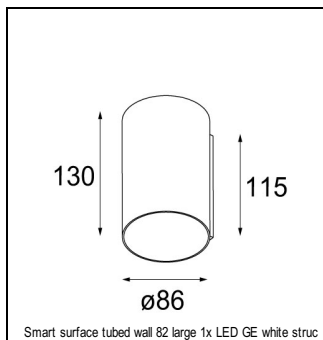

Art. Nr. 13321246

SPECIFICATIONS

Lamp	1x LED Array	
Gear / Transfo	LED gear not incl.	
Cut-out size	ø 76 h 55	
Weight	0.65kg	
Min. distance	0.1 m	
IP	IP20	
Glow wire test	960°	
CRI	90	
Power supply	500mA 18.4Vf	350mA 17.8Vf
Connected load	9.2W	6.3W
Lumen	558lm	429lm
Efficacy	61lm/W	69lm/W
UGR	16	15
Adjustability	h 355° v 25°	
Remark	! 3500 on request ! can be combined with Smart mask, Smart surface box, Smart surface tubed, Smart surface tubed suspension, Smart tubed wall	

RECESSED-FRAME

12500230	SMART RECESSED RING 82
----------	------------------------

CONBOX

10889830	CONBOX 190X192X130X256
----------	------------------------

SURFACE-TUBED

12842009	SMART SURFACE TUBED SUSPENSION 82 LARGE LED GI WHITE STRUC
12842032	SMART SURFACE TUBED SUSPENSION 82 LARGE LED GI BLACK STRUC
12842024	SMART SURFACE TUBED SUSPENSION 82 LARGE LED GI BRUSHED ALU
12842209	SMART SURFACE TUBED SUSPENSION 82 XL LED TRE DIM GI WHITE STRUC
12842232	SMART SURFACE TUBED SUSPENSION 82 XL LED TRE DIM GI BLACK STRUC
12842224	SMART SURFACE TUBED SUSPENSION 82 XL LED TRE DIM GI BRUSHED ALU
12842309	SMART SURFACE TUBED SUSPENSION 82 XL LED 1-10V/PUSHDIM GI WHITE STRUC
12842332	SMART SURFACE TUBED SUSPENSION 82 XL LED 1-10V/PUSHDIM GI BLACK STRUC