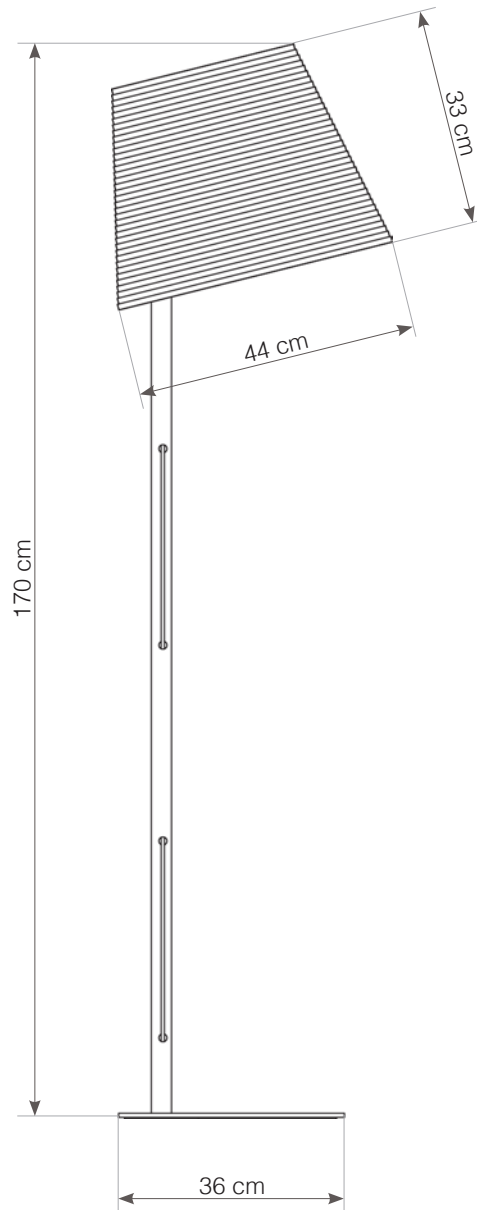

+31 (0)20 820 8990 | amsterdam@graypants.com | graypants.com
keizersgracht 241, 1016 EA amsterdam, the netherlands

plug cord set + switch

INCLUDES A 2.5-METER WHITE FABRIC CORD WITH A STANDARD WALL PLUG AND HAND SWITCH.

Tilt Floor Lamp

1x 60W maximum incandescent E27 socket | 230V 50Hz | Class I

For use with dimmable incandescent bulbs. Also compatible with CFL bulbs or dimmable LED bulbs of equivalent wattage.

recycled cardboard