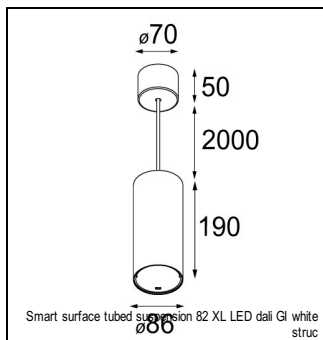

Art. Nr. 12472432

SPECIFICATIONS

Lamp	1x LED Array		
Gear / Transfo	LED gear not incl.		
Cut-out size	ø 70 h 60		
Weight	0.36kg		
Min. distance	0.1 m		
IP	IP55		
Glow wire test	960°		
Lifetime	L80 B20 @ 50.000 hrs		
CRI	90		
Power supply	350mA 17.8Vf	500mA 18.4Vf	700mA 19.3Vf
Connected load	6.2W	9.2W	13.4W
Lumen	474lm	635lm	817lm
Efficacy	76lm/W	69lm/W	61lm/W
UGR	14	15	17
Adjustability	Not Applicable		
Remark	! 3500K on request ! can be combined with Smart mask, Smart surface box, Smart surface tubed, Smart surface tubed suspension		

GYPKIT

12291030 | GYPKIT 210X190-2XØ70 R35-88
 12290130 | GYPKIT 190X190 - Ø70

ACCESSORIES

RECESSED-FRAME

12500230 | SMART RECESSED RING 82

MASK

12500132	SMART MASK 82 2X BLACK STRUC
12500109	SMART MASK 82 2X WHITE STRUC
12500146	SMART MASK 82 2X GOLD
12500032	SMART MASK 82 1X BLACK STRUC
12500009	SMART MASK 82 1X WHITE STRUC
12500046	SMART MASK 82 1X GOLD