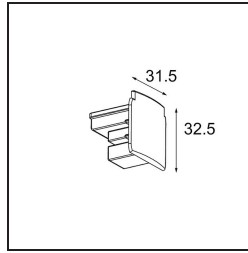

Date _____
Customer _____
Project _____
Type _____

Endplate track dali white

Specifications

Material	14211401
Lamp Included	No
Number of Light Sources	0
IP Rating	20
Glow wire rating (°C)	960
Dimming Protocol	DALI
Indoor/Outdoor	Indoor
Adjustability	Not Applicable
Primary Colour & Primary Finish	White,
Gross weight (g)	24.0