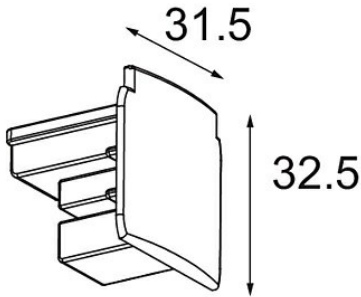

Date _____
Customer _____
Project _____
Type _____

Endplate track dali white

Specifications

Material	14211401
Lamp Included	No
Number of Light Sources	0
IP Rating	20
Glow wire rating (°C)	960
Dimming Protocol	DALI
Indoor/Outdoor	Indoor
Adjustability	Not Applicable
Primary Colour & Primary Finish	White,
Gross weight (g)	24.0