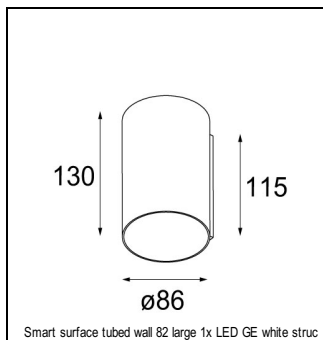

Art. Nr. 13321232

SPECIFICATIONS

Lamp	1x LED Array	
Gear / Transfo	LED gear not incl.	
Cut-out size	ø 76 h 55	
Weight	0.65kg	
Min. distance	0.1 m	
IP	IP20	
Glow wire test	960°	
CRI	90	
Power supply	500mA 18.4Vf	350mA 17.8Vf
Connected load	9.2W	6.3W
Lumen	494lm	380lm
Efficacy	54lm/W	61lm/W
UGR	10	9
Adjustability	h 355° v 25°	
Remark	! 3500 on request ! can be combined with Smart mask, Smart surface box, Smart surface tubed, Smart surface tubed suspension, Smart tubed wall	

RECESSED-FRAME

12500230	SMART RECESSED RING 82
----------	------------------------

CONBOX

10889830	CONBOX 190X192X130X256
----------	------------------------

SURFACE-TUBED

12842009	SMART SURFACE TUBED SUSPENSION 82 LARGE LED GI WHITE STRUC
12842032	SMART SURFACE TUBED SUSPENSION 82 LARGE LED GI BLACK STRUC
12842024	SMART SURFACE TUBED SUSPENSION 82 LARGE LED GI BRUSHED ALU
12842209	SMART SURFACE TUBED SUSPENSION 82 XL LED TRE DIM GI WHITE STRUC
12842232	SMART SURFACE TUBED SUSPENSION 82 XL LED TRE DIM GI BLACK STRUC
12842224	SMART SURFACE TUBED SUSPENSION 82 XL LED TRE DIM GI BRUSHED ALU
12842309	SMART SURFACE TUBED SUSPENSION 82 XL LED 1-10V/PUSHDIM GI WHITE STRUC
12842332	SMART SURFACE TUBED SUSPENSION 82 XL LED 1-10V/PUSHDIM GI BLACK STRUC