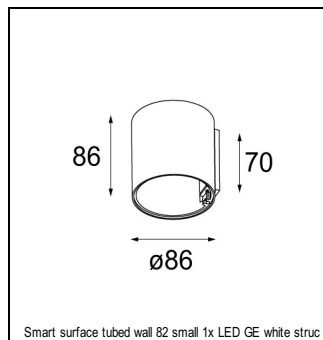

Art. Nr. 13321232

SPECIFICATIONS

Lamp	1x LED Array	
Gear / Transfo	LED gear not incl.	
Cut-out size	ø 76 h 55	
Weight	0.65kg	
Min. distance	0.1 m	
IP	IP20	
Glow wire test	960°	
CRI	90	
Power supply	500mA 18.4Vf	350mA 17.8Vf
Connected load	9.2W	6.3W
Lumen	494lm	380lm
Efficacy	54lm/W	61lm/W
UGR	10	9
Adjustability	h 355° v 25°	
Remark	! 3500 on request ! can be combined with Smart mask, Smart surface box, Smart surface tubed, Smart surface tubed suspension, Smart tubed wall	

RECESSED-FRAME

12500230	SMART RECESSED RING 82
----------	------------------------

CONBOX

10889830	CONBOX 190X192X130X256
----------	------------------------

SURFACE-TUBED

12842009	SMART SURFACE TUBED SUSPENSION 82 LARGE LED GI WHITE STRUC
12842032	SMART SURFACE TUBED SUSPENSION 82 LARGE LED GI BLACK STRUC
12842024	SMART SURFACE TUBED SUSPENSION 82 LARGE LED GI BRUSHED ALU
12842209	SMART SURFACE TUBED SUSPENSION 82 XL LED TRE DIM GI WHITE STRUC
12842232	SMART SURFACE TUBED SUSPENSION 82 XL LED TRE DIM GI BLACK STRUC
12842224	SMART SURFACE TUBED SUSPENSION 82 XL LED TRE DIM GI BRUSHED ALU
12842309	SMART SURFACE TUBED SUSPENSION 82 XL LED 1-10V/PUSHDIM GI WHITE STRUC
12842332	SMART SURFACE TUBED SUSPENSION 82 XL LED 1-10V/PUSHDIM GI BLACK STRUC