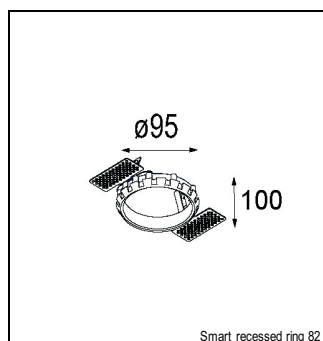

Art. Nr. 13321232

SPECIFICATIONS

Lamp	1x LED Array	
Gear / Transfo	LED gear not incl.	
Cut-out size	ø 76 h 55	
Weight	0.65kg	
Min. distance	0.1 m	
IP	IP20	
Glow wire test	960°	
CRI	90	
Power supply	500mA 18.4Vf	350mA 17.8Vf
Connected load	9.2W	6.3W
Lumen	494lm	380lm
Efficacy	54lm/W	61lm/W
UGR	10	9
Adjustability	h 355° v 25°	
Remark	! 3500 on request ! can be combined with Smart mask, Smart surface box, Smart surface tubed, Smart surface tubed suspension, Smart tubed wall	

RECESSED-FRAME

12500230	SMART RECESSED RING 82
----------	------------------------

CONBOX

10889830	CONBOX 190X192X130X256
----------	------------------------

SURFACE-TUBED

12842009	SMART SURFACE TUBED SUSPENSION 82 LARGE LED GI WHITE STRUC
12842032	SMART SURFACE TUBED SUSPENSION 82 LARGE LED GI BLACK STRUC
12842024	SMART SURFACE TUBED SUSPENSION 82 LARGE LED GI BRUSHED ALU
12842209	SMART SURFACE TUBED SUSPENSION 82 XL LED TRE DIM GI WHITE STRUC
12842232	SMART SURFACE TUBED SUSPENSION 82 XL LED TRE DIM GI BLACK STRUC
12842224	SMART SURFACE TUBED SUSPENSION 82 XL LED TRE DIM GI BRUSHED ALU
12842309	SMART SURFACE TUBED SUSPENSION 82 XL LED 1-10V/PUSHDIM GI WHITE STRUC
12842332	SMART SURFACE TUBED SUSPENSION 82 XL LED 1-10V/PUSHDIM GI BLACK STRUC