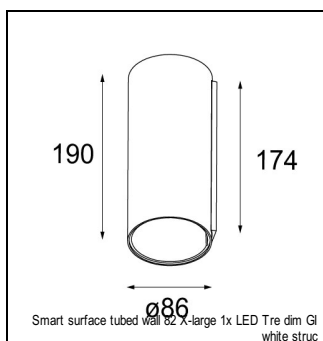

Art. Nr. 13321232

SPECIFICATIONS

Lamp	1x LED Array	
Gear / Transfo	LED gear not incl.	
Cut-out size	ø 76 h 55	
Weight	0.65kg	
Min. distance	0.1 m	
IP	IP20	
Glow wire test	960°	
CRI	90	
Power supply	500mA 18.4Vf	350mA 17.8Vf
Connected load	9.2W	6.3W
Lumen	494lm	380lm
Efficacy	54lm/W	61lm/W
UGR	10	9
Adjustability	h 355° v 25°	
Remark	! 3500 on request ! can be combined with Smart mask, Smart surface box, Smart surface tubed, Smart surface tubed suspension, Smart tubed wall	

RECESSED-FRAME

12500230	SMART RECESSED RING 82
----------	------------------------

CONBOX

10889830	CONBOX 190X192X130X256
----------	------------------------

SURFACE-TUBED

12842009	SMART SURFACE TUBED SUSPENSION 82 LARGE LED GI WHITE STRUC
12842032	SMART SURFACE TUBED SUSPENSION 82 LARGE LED GI BLACK STRUC
12842024	SMART SURFACE TUBED SUSPENSION 82 LARGE LED GI BRUSHED ALU
12842209	SMART SURFACE TUBED SUSPENSION 82 XL LED TRE DIM GI WHITE STRUC
12842232	SMART SURFACE TUBED SUSPENSION 82 XL LED TRE DIM GI BLACK STRUC
12842224	SMART SURFACE TUBED SUSPENSION 82 XL LED TRE DIM GI BRUSHED ALU
12842309	SMART SURFACE TUBED SUSPENSION 82 XL LED 1-10V/PUSHDIM GI WHITE STRUC
12842332	SMART SURFACE TUBED SUSPENSION 82 XL LED 1-10V/PUSHDIM GI BLACK STRUC