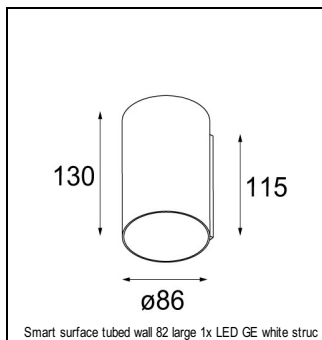

Art. Nr.13322246

SPECIFICATIONS

Lamp	1x LED Array	
Gear / Transfo	LED gear not incl.	
Cut-out size	ø 76 h 55	
Weight	0.65kg	
Min. distance	0.1 m	
IP	IP20	
Glow wire test	960°	
CRI	90	
Power supply	500mA 18.4Vf	350mA 17.8Vf
Connected load	9.2W	6.3W
Lumen	595lm	458lm
Efficacy	65lm/W	74lm/W
UGR	16	15
Adjustability	h 355° v 25°	
Remark	! 3500 on request ! can be combined with Smart mask, Smart surface box, Smart surface tubed, Smart surface tubed suspension, Smart tubed wall	

RECESSED-FRAME

12500230	SMART RECESSED RING 82
----------	------------------------

CONBOX

10889830	CONBOX 190X192X130X256
----------	------------------------

SURFACE-TUBED

12842009	SMART SURFACE TUBED SUSPENSION 82 LARGE LED GI WHITE STRUC
12842032	SMART SURFACE TUBED SUSPENSION 82 LARGE LED GI BLACK STRUC
12842024	SMART SURFACE TUBED SUSPENSION 82 LARGE LED GI BRUSHED ALU
12842209	SMART SURFACE TUBED SUSPENSION 82 XL LED TRE DIM GI WHITE STRUC
12842232	SMART SURFACE TUBED SUSPENSION 82 XL LED TRE DIM GI BLACK STRUC
12842224	SMART SURFACE TUBED SUSPENSION 82 XL LED TRE DIM GI BRUSHED ALU
12842309	SMART SURFACE TUBED SUSPENSION 82 XL LED 1-10V/PUSHDIM GI WHITE STRUC
12842332	SMART SURFACE TUBED SUSPENSION 82 XL LED 1-10V/PUSHDIM GI BLACK STRUC