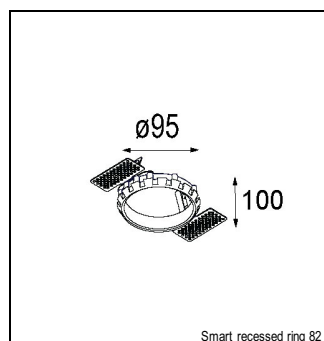

Art. Nr.13322246

SPECIFICATIONS

Lamp	1x LED Array	
Gear / Transfo	LED gear not incl.	
Cut-out size	ø 76 h 55	
Weight	0.65kg	
Min. distance	0.1 m	
IP	IP20	
Glow wire test	960°	
CRI	90	
Power supply	500mA 18.4Vf	350mA 17.8Vf
Connected load	9.2W	6.3W
Lumen	595lm	458lm
Efficacy	65lm/W	74lm/W
UGR	16	15
Adjustability	h 355° v 25°	
Remark	! 3500 on request ! can be combined with Smart mask, Smart surface box, Smart surface tubed, Smart surface tubed suspension, Smart tubed wall	

RECESSED-FRAME

12500230	SMART RECESSED RING 82
----------	------------------------

CONBOX

10889830	CONBOX 190X192X130X256
----------	------------------------

SURFACE-TUBED

12842009	SMART SURFACE TUBED SUSPENSION 82 LARGE LED GI WHITE STRUC
12842032	SMART SURFACE TUBED SUSPENSION 82 LARGE LED GI BLACK STRUC
12842024	SMART SURFACE TUBED SUSPENSION 82 LARGE LED GI BRUSHED ALU
12842209	SMART SURFACE TUBED SUSPENSION 82 XL LED TRE DIM GI WHITE STRUC
12842232	SMART SURFACE TUBED SUSPENSION 82 XL LED TRE DIM GI BLACK STRUC
12842224	SMART SURFACE TUBED SUSPENSION 82 XL LED TRE DIM GI BRUSHED ALU
12842309	SMART SURFACE TUBED SUSPENSION 82 XL LED 1-10V/PUSHDIM GI WHITE STRUC
12842332	SMART SURFACE TUBED SUSPENSION 82 XL LED 1-10V/PUSHDIM GI BLACK STRUC