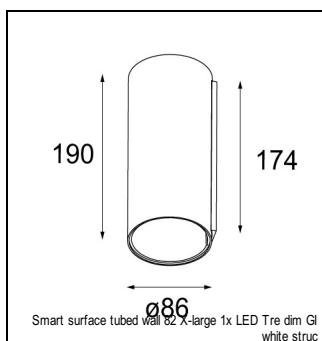

Art. Nr.13322246

SPECIFICATIONS

Lamp	1x LED Array	
Gear / Transfo	LED gear not incl.	
Cut-out size	ø 76 h 55	
Weight	0.65kg	
Min. distance	0.1 m	
IP	IP20	
Glow wire test	960°	
CRI	90	
Power supply	500mA 18.4Vf	350mA 17.8Vf
Connected load	9.2W	6.3W
Lumen	595lm	458lm
Efficacy	65lm/W	74lm/W
UGR	16	15
Adjustability	h 355° v 25°	
Remark	! 3500 on request ! can be combined with Smart mask, Smart surface box, Smart surface tubed, Smart surface tubed suspension, Smart tubed wall	

RECESSED-FRAME

12500230	SMART RECESSED RING 82
----------	------------------------

CONBOX

10889830	CONBOX 190X192X130X256
----------	------------------------

SURFACE-TUBED

12842009	SMART SURFACE TUBED SUSPENSION 82 LARGE LED GI WHITE STRUC
12842032	SMART SURFACE TUBED SUSPENSION 82 LARGE LED GI BLACK STRUC
12842024	SMART SURFACE TUBED SUSPENSION 82 LARGE LED GI BRUSHED ALU
12842209	SMART SURFACE TUBED SUSPENSION 82 XL LED TRE DIM GI WHITE STRUC
12842232	SMART SURFACE TUBED SUSPENSION 82 XL LED TRE DIM GI BLACK STRUC
12842224	SMART SURFACE TUBED SUSPENSION 82 XL LED TRE DIM GI BRUSHED ALU
12842309	SMART SURFACE TUBED SUSPENSION 82 XL LED 1-10V/PUSHDIM GI WHITE STRUC
12842332	SMART SURFACE TUBED SUSPENSION 82 XL LED 1-10V/PUSHDIM GI BLACK STRUC