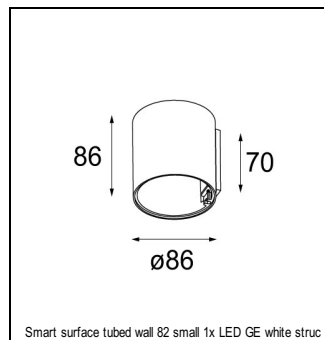

Art. Nr.13322246

SPECIFICATIONS

Lamp	1x LED Array	
Gear / Transfo	LED gear not incl.	
Cut-out size	ø 76 h 55	
Weight	0.65kg	
Min. distance	0.1 m	
IP	IP20	
Glow wire test	960°	
CRI	90	
Power supply	500mA 18.4Vf	350mA 17.8Vf
Connected load	9.2W	6.3W
Lumen	595lm	458lm
Efficacy	65lm/W	74lm/W
UGR	16	15
Adjustability	h 355° v 25°	
Remark	! 3500 on request ! can be combined with Smart mask, Smart surface box, Smart surface tubed, Smart surface tubed suspension, Smart tubed wall	

RECESSED-FRAME

12500230	SMART RECESSED RING 82
----------	------------------------

CONBOX

10889830	CONBOX 190X192X130X256
----------	------------------------

SURFACE-TUBED

12842009	SMART SURFACE TUBED SUSPENSION 82 LARGE LED GI WHITE STRUC
12842032	SMART SURFACE TUBED SUSPENSION 82 LARGE LED GI BLACK STRUC
12842024	SMART SURFACE TUBED SUSPENSION 82 LARGE LED GI BRUSHED ALU
12842209	SMART SURFACE TUBED SUSPENSION 82 XL LED TRE DIM GI WHITE STRUC
12842232	SMART SURFACE TUBED SUSPENSION 82 XL LED TRE DIM GI BLACK STRUC
12842224	SMART SURFACE TUBED SUSPENSION 82 XL LED TRE DIM GI BRUSHED ALU
12842309	SMART SURFACE TUBED SUSPENSION 82 XL LED 1-10V/PUSHDIM GI WHITE STRUC
12842332	SMART SURFACE TUBED SUSPENSION 82 XL LED 1-10V/PUSHDIM GI BLACK STRUC