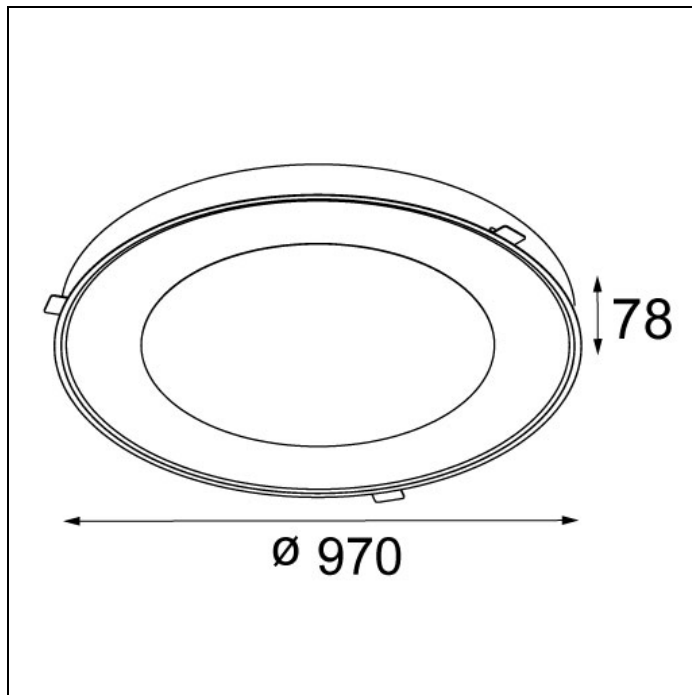

## FLAT MOON ECLIPS 970 RECESSED LED DALI/PUSHDIM GI

Art. Nr. 13383532

### SPECIFICATIONS

Gear / Transfo	LED gear incl.
Cut-out size	ø 950 h 150
Weight	16.7kg
Min. distance	0.1 m
Power supply	230V
IP	IP20
Glow wire test	650°
Lifetime	L80 B20 @ 50.000 hrs
CRI	90
CIE flux code	47/78/95/100/55
Lumen	5267 Lm
Efficacy	68 Lm/W
UGR	20
Adjustability	Not Applicable

Available label  
<http://supemodular.com/assets/TYPE2.pdf>

	WARM WHITE 2700K / CRI 90+	WARM WHITE 3000K / CRI 90+	NEUTRAL WHITE 4000K / CRI 90+
black struc	13383332	13383432	<b>13383532</b>
white struc	13383309	13383409	13383509