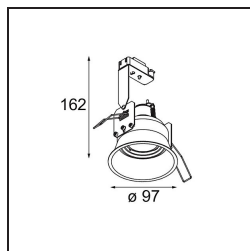

Lotis Round Recessed Adjustable 97 1x GU10 Black Matt

Specifications

Material	10881302
Light Source Type	GU10
Lifetime	40,000 Hours
Lamp Included	No
Number of Light Sources	1
Light Direction	Down
Optic	Collimator
Input Voltage	230V
Electrical Class	II
IP Rating	20
Glow wire rating (°C)	960
Indoor/Outdoor	Indoor
Application	Ceiling
Mounting	Recessed
Cut-out size (mm)	ø92
Mounting depth (mm)	140.0
Adjustability	V -15°/+15°
Distance to Lighted Object (m)	0,5
Primary Colour & Primary Finish	Black, Matt
Gross weight (g)	335.0

Lotis Round is a recessed spotlight with a slight trim. The hallmark of this luminaire is its deeply recessed cone, which holds the light source. Known for its effortless design and high functionality, Lotis Round comes in different diameters and with various types of light sources.

Light distribution & beam diagram

Installation Accessories

12290330 Gypkit 190X190 - Ø92

10889830 Conbox 192x190x130

Choose a required accessory