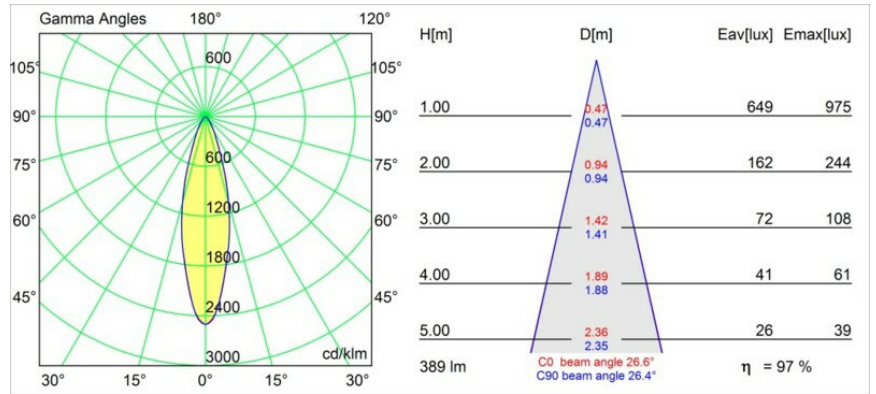

Light distribution & beam diagram