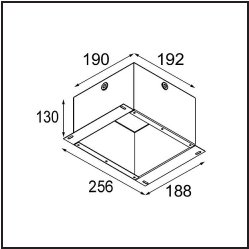

Lotis Round Recessed Adjustable 97 1x GU10 Black Matt

Specifications

Material	10881302
Light Source Type	GU10
Lifetime	40,000 Hours
Lamp Included	No
Number of Light Sources	1
Light Direction	Down
Optic	Collimator
Input Voltage	230V
Electrical Class	II
IP Rating	20
Glow wire rating (°C)	960
Indoor/Outdoor	Indoor
Application	Ceiling
Mounting	Recessed
Cut-out size (mm)	ø92
Mounting depth (mm)	140.0
Adjustability	V -15°/+15°
Distance to Lighted Object (m)	0,5
Primary Colour & Primary Finish	Black, Matt
Gross weight (g)	335.0

Lotis Round is a recessed spotlight with a slight trim. The hallmark of this luminaire is its deeply recessed cone, which holds the light source. Known for its effortless design and high functionality, Lotis Round comes in different diameters and with various types of light sources.

Light distribution & beam diagram

Installation Accessories

12290330 Gypkit 190X190 - Ø92

10889830 Conbox 192x190x130

Choose a required accessory