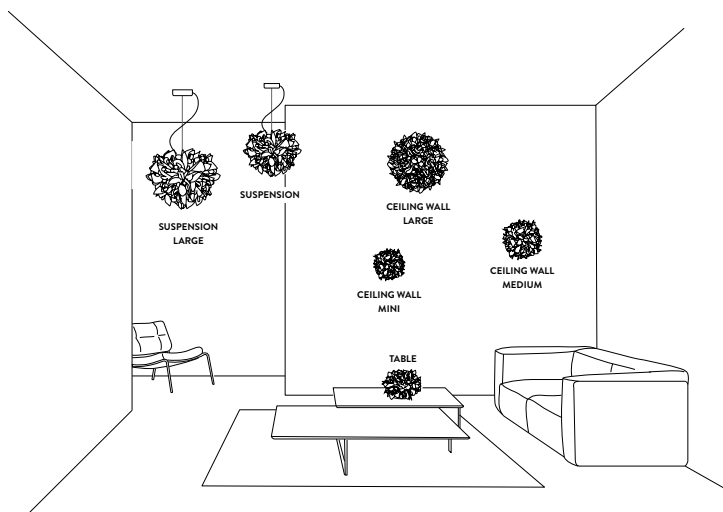

VELI SUSPENSION MEDIUM FOLIAGE

DESIGN BY **ADRIANO RACHELE**

TECHNICAL SPECIFICATIONS

CEILING / WALL LAMP

BULBS: 2 X 12W LED Filament E27 or E26

h1: maximum cable length

With: *Magnetic System®*

Made of: *Opalflex®*

Color:  WHITE- FOLIAGE DECOR

CE IP 20     

VELI FOLIAGE ENTIRE COLLECTION

ENERGY CLASS

VELI SUSPENSION LARGE FOLIAGE

DESIGN BY **ADRIANO RACHELE**

TECHNICAL SPECIFICATIONS

CEILING / WALL LAMP

BULBS: 4 X 12W LED Filament E27 or E26

With: *Magnetic System®*

Made of: *Opalflex®*

Color:  WHITE- FOLIAGE DECOR

CE IP 20   ENEC  

VELI FOLIAGE ENTIRE COLLECTION

ENERGY CLASS