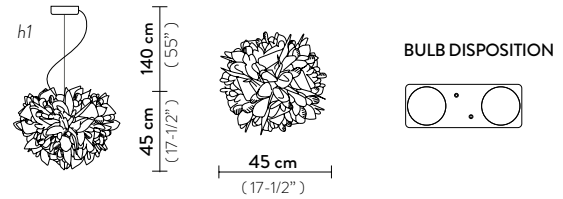

VELI SUSPENSION MEDIUM FOLIAGE

DESIGN BY **ADRIANO RACHELE**

TECHNICAL SPECIFICATIONS

CEILING / WALL LAMP

BULBS: 2 X 12W LED Filament E27 or E26

h1: maximum cable length

With: *Magnetic System®*

Made of: *Opalflex®*

Color:  WHITE- FOLIAGE DECOR

CE IP 20     

VELI FOLIAGE ENTIRE COLLECTION

ENERGY CLASS

VELI SUSPENSION LARGE FOLIAGE

DESIGN BY **ADRIANO RACHELE**

TECHNICAL SPECIFICATIONS

CEILING / WALL LAMP

BULBS: 4 X 12W LED Filament E27 or E26

With: *Magnetic System®*

Made of: *Opalflex®*

Color:  WHITE- FOLIAGE DECOR

CE IP 20   ENEC  

VELI FOLIAGE ENTIRE COLLECTION

ENERGY CLASS