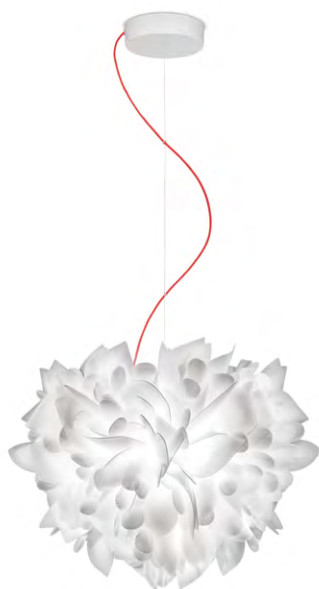

VELI SUSPENSION MEDIUM FOLIAGE

DESIGN BY **ADRIANO RACHELE**

TECHNICAL SPECIFICATIONS

CEILING / WALL LAMP

BULBS: 2 X 12W LED Filament E27 or E26

h1: maximum cable length

With: *Magnetic System®*

Made of: *Opalflex®*

Color:  WHITE- FOLIAGE DECOR

CE IP 20     

VELI FOLIAGE ENTIRE COLLECTION

ENERGY CLASS

VELI SUSPENSION LARGE FOLIAGE

DESIGN BY **ADRIANO RACHELE**

TECHNICAL SPECIFICATIONS

CEILING / WALL LAMP

BULBS: 4 X 12W LED Filament E27 or E26

With: *Magnetic System®*

Made of: *Opalflex®*

Color:  WHITE- FOLIAGE DECOR

CE IP 20   ENEC  

VELI FOLIAGE ENTIRE COLLECTION

ENERGY CLASS