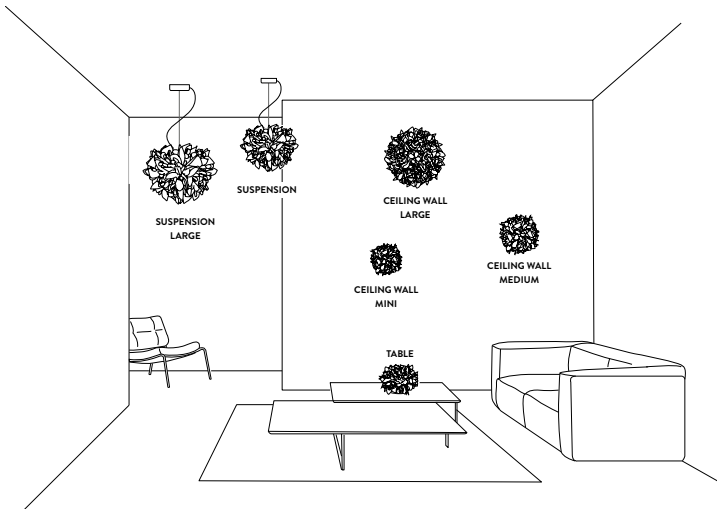

VELI SUSPENSION MEDIUM FOLIAGE

DESIGN BY **ADRIANO RACHELE**

TECHNICAL SPECIFICATIONS

CEILING / WALL LAMP

BULBS: 2 X 12W LED Filament E27 or E26

h1: maximum cable length

With: *Magnetic System®*

Made of: *Opalflex®*

Color:  WHITE- FOLIAGE DECOR

CE IP 20     

VELI FOLIAGE ENTIRE COLLECTION

ENERGY CLASS

VELI SUSPENSION LARGE FOLIAGE

DESIGN BY **ADRIANO RACHELE**

TECHNICAL SPECIFICATIONS

CEILING / WALL LAMP

BULBS: 4 X 12W LED Filament E27 or E26

With: *Magnetic System®*

Made of: *Opalflex®*

Color:  WHITE- FOLIAGE DECOR

CE IP 20   ENEC  

VELI FOLIAGE ENTIRE COLLECTION

ENERGY CLASS