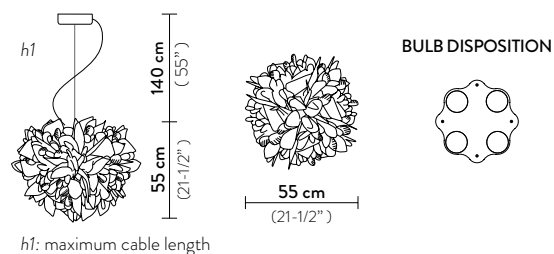

VELI SUSPENSION MEDIUM FOLIAGE

DESIGN BY **ADRIANO RACHELE**

TECHNICAL SPECIFICATIONS

CEILING / WALL LAMP

BULBS: 2 X 12W LED Filament E27 or E26

h1: maximum cable length

With: *Magnetic System®*

Made of: *Opalflex®*

Color:  WHITE- FOLIAGE DECOR

CE IP 20     

VELI FOLIAGE ENTIRE COLLECTION

ENERGY CLASS

VELI SUSPENSION LARGE FOLIAGE

DESIGN BY **ADRIANO RACHELE**

TECHNICAL SPECIFICATIONS

CEILING / WALL LAMP

BULBS: 4 X 12W LED Filament E27 or E26

With: *Magnetic System®*

Made of: *Opalflex®*

Color:  WHITE- FOLIAGE DECOR

CE IP 20   ENEC  

VELI FOLIAGE ENTIRE COLLECTION

ENERGY CLASS