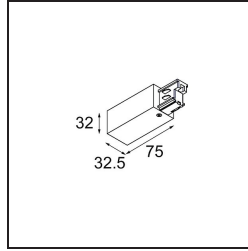

Date _____
Customer _____
Project _____
Type _____

Power feed track right surface black

Specifications

Material	11240502
Lamp Included	No
Number of Light Sources	0
Input Voltage	230V
Electrical Class	I
IP Rating	20
Glow wire rating (°C)	960
Indoor/Outdoor	Indoor
Adjustability	Not Applicable
Primary Colour & Primary Finish	Black,
Gross weight (g)	185.0