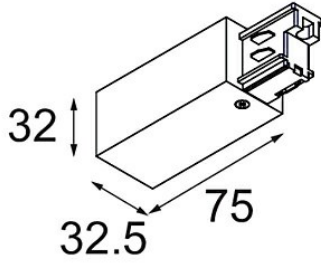

Date _____
Customer _____
Project _____
Type _____

Power feed track right surface black

Specifications

Material	11240502
Lamp Included	No
Number of Light Sources	0
Input Voltage	230V
Electrical Class	I
IP Rating	20
Glow wire rating (°C)	960
Indoor/Outdoor	Indoor
Adjustability	Not Applicable
Primary Colour & Primary Finish	Black,
Gross weight (g)	185.0