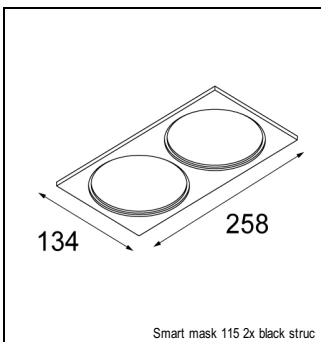

SMART KUP 115 ADJUSTABLE LED GE

ACCESSORIES

HUE-DEVICE

70000615	HUE TAP SWITCH
70008054	HUE SENSOR
70000152	HUE DIMMER SWITCH

HUE-BRIDGE

70000616	HUE BRIDGE EU
70000617	HUE BRIDGE UK

CONBOX

10889830	CONBOX 190X192X130X256

GYPKIT

12290530	GYPKIT 190X190 - Ø108

RECESSED-FRAME

12810230	RECESSED RING Ø127 H100

SURFACE-BOX

12801209	SMART SURFACE BOX 115 2X LED DALI GI WHITE STRUC
12801232	SMART SURFACE BOX 115 2X LED DALI GI BLACK STRUC
12801109	SMART SURFACE BOX 115 2X LED 1-10V/PUSHDIM GI WHITE STRUC
12801132	SMART SURFACE BOX 115 2X LED 1-10V/PUSHDIM GI BLACK STRUC
12801009	SMART SURFACE BOX 115 2X LED TRE DIM GI WHITE STRUC
12801032	SMART SURFACE BOX 115 2X LED TRE DIM GI BLACK STRUC
12800209	SMART SURFACE BOX 115 1X LED DALI GI WHITE STRUC
12800232	SMART SURFACE BOX 115 1X LED DALI GI BLACK STRUC
12800109	SMART SURFACE BOX 115 1X LED 1-10V/PUSHDIM GI WHITE STRUC
12800132	SMART SURFACE BOX 115 1X LED 1-10V/PUSHDIM GI BLACK STRUC
12800009	SMART SURFACE BOX 115 1X LED TRE DIM GI WHITE STRUC
12800032	SMART SURFACE BOX 115 1X LED TRE DIM GI BLACK STRUC

MASK

12810046 SMART MASK 115 2X GOLD

ACCESSORIES

MASK

12810146	SMART MASK 115 2X GOLD
12810032	SMART MASK 115 1X BLACK STRUC
12810009	SMART MASK 115 1X WHITE STRUC
12810046	SMART MASK 115 1X GOLD

SURFACE-TUBED

13140309	SMART SURFACE TUBED 115 LED DALI GI WHITE STRUC
13140332	SMART SURFACE TUBED 115 LED DALI GI BLACK STRUC
13140324	SMART SURFACE TUBED 115 LED DALI GI BRUSHED ALU
13140209	SMART SURFACE TUBED 115 LED 1-10V/PUSHDIM GI WHITE STRUC
13140232	SMART SURFACE TUBED 115 LED 1-10V/PUSHDIM GI BLACK STRUC
13140224	SMART SURFACE TUBED 115 LED 1-10V/PUSHDIM GI BRUSHED ALU
13140109	SMART SURFACE TUBED 115 LED TRE DIM GI WHITE STRUC
13140132	SMART SURFACE TUBED 115 LED TRE DIM GI BLACK STRUC
13140124	SMART SURFACE TUBED 115 LED TRE DIM GI BRUSHED ALU
13140409	SMART SURFACE TUBED 115 LED GE WHITE STRUC
13140432	SMART SURFACE TUBED 115 LED GE BLACK STRUC
13141109	SMART SURFACE TUBED SUSPENSION 115 LED TRE DIM GI WHITE STRUC
13141132	SMART SURFACE TUBED SUSPENSION 115 LED TRE DIM GI BLACK STRUC
13141124	SMART SURFACE TUBED SUSPENSION 115 LED TRE DIM GI BRUSHED ALU
13141209	SMART SURFACE TUBED SUSPENSION 115 LED 1-10V/PUSHDIM GI WHITE STRUC
13141232	SMART SURFACE TUBED SUSPENSION 115 LED 1-10V/PUSHDIM GI BLACK STRUC
13141224	SMART SURFACE TUBED SUSPENSION 115 LED 1-10V/PUSHDIM GI BRUSHED ALU
13141309	SMART SURFACE TUBED SUSPENSION 115 LED DALI GI WHITE STRUC
13141332	SMART SURFACE TUBED SUSPENSION 115 LED DALI GI BLACK STRUC
13141324	SMART SURFACE TUBED SUSPENSION 115 LED DALI GI BRUSHED ALU
13141409	SMART SURFACE TUBED SUSPENSION 115 LED GE WHITE STRUC
13141432	SMART SURFACE TUBED SUSPENSION 115 LED GE BLACK STRUC

SMART-BALL

11571009	SMART BALL SUSPENSION 115 GE WHITE STRUC
11571032	SMART BALL SUSPENSION 115 GE BLACK STRUC
11571109	SMART BALL SUSPENSION 115 TRE DIM GI WHITE STRUC
11571132	SMART BALL SUSPENSION 115 TRE DIM GI BLACK STRUC
11571209	SMART BALL SUSPENSION 115 1-10V/PUSHDIM GI WHITE STRUC