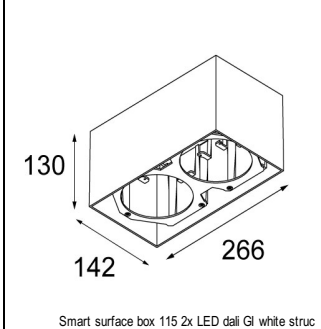

SMART KUP 115 ADJUSTABLE LED GE

ACCESSORIES

HUE-DEVICE

70000615	HUE TAP SWITCH
70008054	HUE SENSOR
70000152	HUE DIMMER SWITCH

HUE-BRIDGE

70000616	HUE BRIDGE EU
70000617	HUE BRIDGE UK

CONBOX

10889830	CONBOX 190X192X130X256

GYPKIT

12290530	GYPKIT 190X190 - Ø108

RECESSED-FRAME

12810230	RECESSED RING Ø127 H100

SURFACE-BOX

12801209	SMART SURFACE BOX 115 2X LED DALI GI WHITE STRUC
12801232	SMART SURFACE BOX 115 2X LED DALI GI BLACK STRUC
12801109	SMART SURFACE BOX 115 2X LED 1-10V/PUSHDIM GI WHITE STRUC
12801132	SMART SURFACE BOX 115 2X LED 1-10V/PUSHDIM GI BLACK STRUC
12801009	SMART SURFACE BOX 115 2X LED TRE DIM GI WHITE STRUC
12801032	SMART SURFACE BOX 115 2X LED TRE DIM GI BLACK STRUC
12800209	SMART SURFACE BOX 115 1X LED DALI GI WHITE STRUC
12800232	SMART SURFACE BOX 115 1X LED DALI GI BLACK STRUC
12800109	SMART SURFACE BOX 115 1X LED 1-10V/PUSHDIM GI WHITE STRUC
12800132	SMART SURFACE BOX 115 1X LED 1-10V/PUSHDIM GI BLACK STRUC
12800009	SMART SURFACE BOX 115 1X LED TRE DIM GI WHITE STRUC
12800032	SMART SURFACE BOX 115 1X LED TRE DIM GI BLACK STRUC

MASK

12810046 SMART MASK 115 2X GOLD

ACCESSORIES

MASK

12810146	SMART MASK 115 2X GOLD
12810032	SMART MASK 115 1X BLACK STRUC
12810009	SMART MASK 115 1X WHITE STRUC
12810046	SMART MASK 115 1X GOLD

SURFACE-TUBED

13140309	SMART SURFACE TUBED 115 LED DALI GI WHITE STRUC
13140332	SMART SURFACE TUBED 115 LED DALI GI BLACK STRUC
13140324	SMART SURFACE TUBED 115 LED DALI GI BRUSHED ALU
13140209	SMART SURFACE TUBED 115 LED 1-10V/PUSHDIM GI WHITE STRUC
13140232	SMART SURFACE TUBED 115 LED 1-10V/PUSHDIM GI BLACK STRUC
13140224	SMART SURFACE TUBED 115 LED 1-10V/PUSHDIM GI BRUSHED ALU
13140109	SMART SURFACE TUBED 115 LED TRE DIM GI WHITE STRUC
13140132	SMART SURFACE TUBED 115 LED TRE DIM GI BLACK STRUC
13140124	SMART SURFACE TUBED 115 LED TRE DIM GI BRUSHED ALU
13140409	SMART SURFACE TUBED 115 LED GE WHITE STRUC
13140432	SMART SURFACE TUBED 115 LED GE BLACK STRUC
13141109	SMART SURFACE TUBED SUSPENSION 115 LED TRE DIM GI WHITE STRUC
13141132	SMART SURFACE TUBED SUSPENSION 115 LED TRE DIM GI BLACK STRUC
13141124	SMART SURFACE TUBED SUSPENSION 115 LED TRE DIM GI BRUSHED ALU
13141209	SMART SURFACE TUBED SUSPENSION 115 LED 1-10V/PUSHDIM GI WHITE STRUC
13141232	SMART SURFACE TUBED SUSPENSION 115 LED 1-10V/PUSHDIM GI BLACK STRUC
13141224	SMART SURFACE TUBED SUSPENSION 115 LED 1-10V/PUSHDIM GI BRUSHED ALU
13141309	SMART SURFACE TUBED SUSPENSION 115 LED DALI GI WHITE STRUC
13141332	SMART SURFACE TUBED SUSPENSION 115 LED DALI GI BLACK STRUC
13141324	SMART SURFACE TUBED SUSPENSION 115 LED DALI GI BRUSHED ALU
13141409	SMART SURFACE TUBED SUSPENSION 115 LED GE WHITE STRUC
13141432	SMART SURFACE TUBED SUSPENSION 115 LED GE BLACK STRUC

SMART-BALL

11571009	SMART BALL SUSPENSION 115 GE WHITE STRUC
11571032	SMART BALL SUSPENSION 115 GE BLACK STRUC
11571109	SMART BALL SUSPENSION 115 TRE DIM GI WHITE STRUC
11571132	SMART BALL SUSPENSION 115 TRE DIM GI BLACK STRUC
11571209	SMART BALL SUSPENSION 115 1-10V/PUSHDIM GI WHITE STRUC