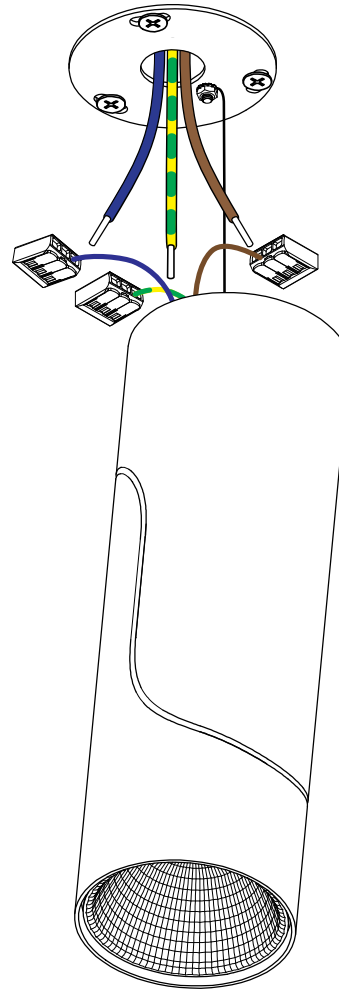

# Semih 86 ceiling LED Trailing Edge GI

131800xx - 131801xx - 131802xx - 131803xx - 131804xx - 131805xx - 131806xx

N ⊕ L

⚠ The light source contained in this luminaire shall only be replaced by the manufacturer or his service agent or a similar qualified person

		220-230V 50-60Hz			NO UV / IR		
--	--	---------------------	--	--	---------------	--	--