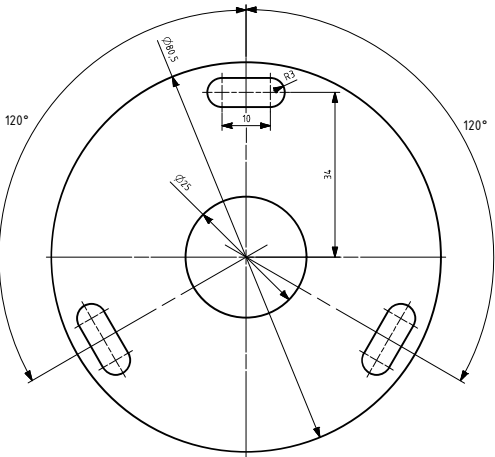

# Semih 86 ceiling LED Trailing Edge GI

131800xx - 131801xx - 131802xx - 131803xx - 131804xx - 131805xx - 131806xx

N ⊕ L

⚠ The light source contained in this luminaire shall only be replaced by the manufacturer or his service agent or a similar qualified person