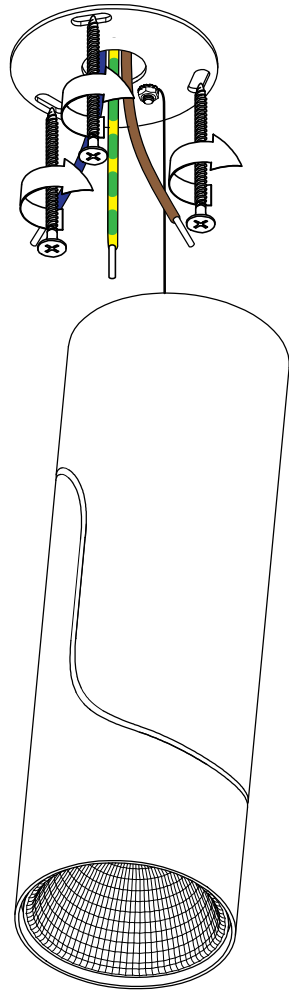

# Semih 86 ceiling LED Trailing Edge GI

131800xx - 131801xx - 131802xx - 131803xx - 131804xx - 131805xx - 131806xx

N ⊕ L

⚠ The light source contained in this luminaire shall only be replaced by the manufacturer or his service agent or a similar qualified person