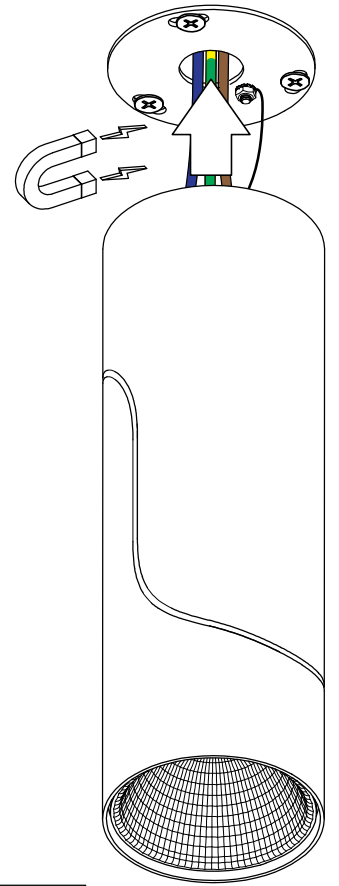

# Semih 86 ceiling LED Trailing Edge GI

131800xx - 131801xx - 131802xx - 131803xx - 131804xx - 131805xx - 131806xx

N ⊕ L

⚠ The light source contained in this luminaire shall only be replaced by the manufacturer or his service agent or a similar qualified person

		220-230V 50-60Hz			NO UV / IR		
--	--	---------------------	--	--	---------------	--	--