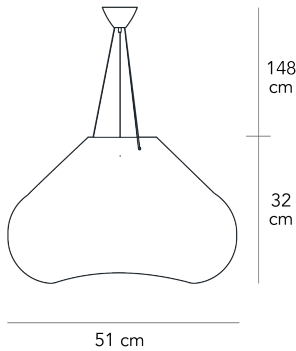

MADE IN

IT

MATERIAL DESCRIPTION

glass

ALIMENTATION CABLE

Blue

COLOR DESCRIPTION SKU

transparent

DIMMER

Dimmable

GROUP TENSION

Bulb

CERTIFICATIONS

CE **IP20**

ENERGY CLASS

A++ >> E

COLOR

RECOMMENDED SOURCE

LED 1x14W E27 (2700K, 1521Lm) or HA 1x77W E27 (2800K, 1320Lm)

SKU

F354090100TRNE