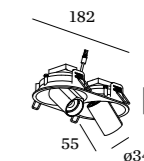

## 1.0 LED

LED 6W | 700mA | 9V  
COB 3-step | excl. power supply  
aluminium powder coated

0.20kg IP20 0.3° A 35°

86-89 60° 355° 60 4-23