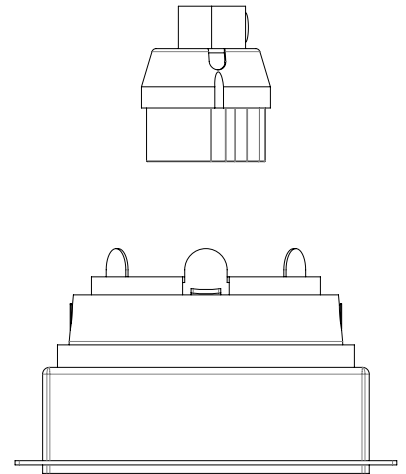

Please note that some dimensions may vary slightly due to manufacturing tolerances, this includes cable entry and fixing holes

Veuillez noter que certaines dimensions peuvent varier légèrement en raison des tolérances de fabrication, y compris l'entrée de câble et les trous de fixation.

Bitte beachten Sie, dass die Maße Fertigungstoleranzen unterliegen und daher in geringem Umfang von der angegebenen Größe abweichen können. Dies gilt auch für Kabeleingänge und Befestigungslöcher.

Si prega notare che possono esserci piccole variazioni in alcune dimensioni dovute alle tolleranze di produzione, queste includono l'ingresso del cavo e i fori di fissaggio.