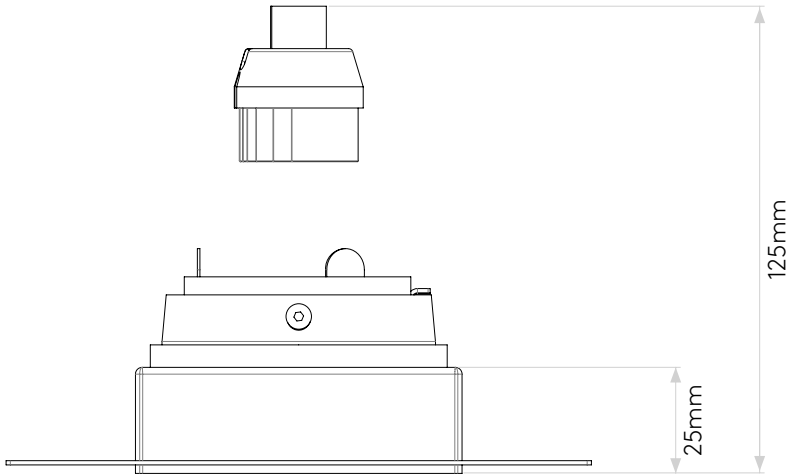

Please note that some dimensions may vary slightly due to manufacturing tolerances, this includes cable entry and fixing holes

Veuillez noter que certaines dimensions peuvent varier légèrement en raison des tolérances de fabrication, y compris l'entrée de câble et les trous de fixation.

Bitte beachten Sie, dass die Maße Fertigungstoleranzen unterliegen und daher in geringem Umfang von der angegebenen Größe abweichen können. Dies gilt auch für Kabeleingänge und Befestigungslöcher.

Si prega notare che possono esserci piccole variazioni in alcune dimensioni dovute alle tolleranze di produzione, queste includono l'ingresso del cavo e i fori di fissaggio.