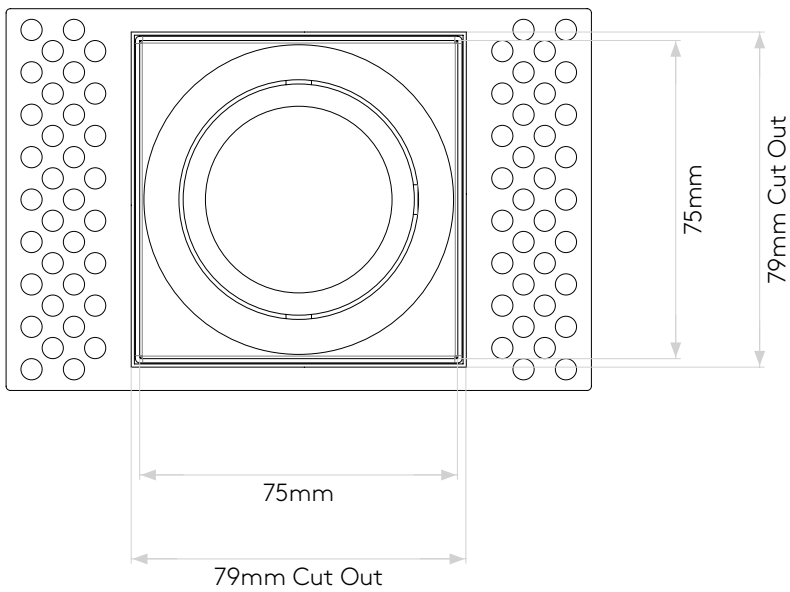

Please note that some dimensions may vary slightly due to manufacturing tolerances, this includes cable entry and fixing holes

Veuillez noter que certaines dimensions peuvent varier légèrement en raison des tolérances de fabrication, y compris l'entrée de câble et les trous de fixation.

Bitte beachten Sie, dass die Maße Fertigungstoleranzen unterliegen und daher in geringem Umfang von der angegebenen Größe abweichen können. Dies gilt auch für Kabeleingänge und Befestigungslöcher.

Si prega notare che possono esserci piccole variazioni in alcune dimensioni dovute alle tolleranze di produzione, queste includono l'ingresso del cavo e i fori di fissaggio.