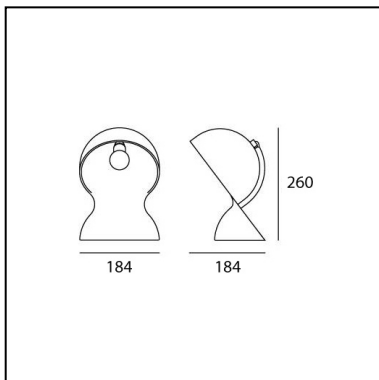

Dalù Black

Vico Magistretti

IP20   EAC  

LUMINAIRE

- Watt: **6W**
- Voltage: **220V-240V**
- Delivered lumen output: **345lm**

Notes

Minimum 4 pieces per package.

DESCRIPTION

FEATURES

- Product Code: **1466030A**
- Colour: **Black**
- Installation: **Table**
- Material: **polycarbonate**
- Series: **Design Collection**
- Environment: **Indoor**
- Area contract: **Residential**
- Emission: **Direct**
- design by: **Vico Magistretti**

DIMENSIONS

- Length: **184 mm**
- Width: **184 mm**
- Height: **260 mm**
- Impact Resistance: **N.D.**
- Glow Wire Test: **N.D.°**

SOURCES NOT INCLUDED

- Category: **LED RETROFIT**
- Number: **1**
- Watt: **6W**
- Socket: **E14**