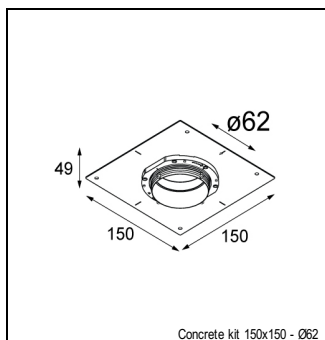

TETRIX PINHOLE 62 IP55 LED GE

ACCESSORIES

HUE-DEVICE

70000154	NIKO PURE SWITCH FOR HUE - WHITE STEEL
70008054	HUE SENSOR
70000152	HUE DIMMER SWITCH
70000155	NIKO PURE SWITCH FOR HUE - BLACK STEEL

HUE-BRIDGE

70000617	HUE BRIDGE UK
70000616	HUE BRIDGE EU

HUE-MODULE

13190130	HUE DIM CIRCUIT MODULE 150-300W 0/1-10V

CASAMBI

13470109	CASAMBI SWITCH WHITE
13470101	CASAMBI DIM MODULE TRE DIM
13470102	CASAMBI DIM MODULE DALI
13470100	CASAMBI DIM MODULE 1-10V

GYPKIT

13515630	CONCRETE RING Ø62 FOR STANDARD CONCRETE BOXES
13515530	CONCRETE KIT 150X150 - Ø62
12293330	GYPKIT TRIMLESS 300X150 - 2X Ø62
12293230	GYPKIT TRIMLESS 150X150 - Ø62

DRIVER-LED

13470130	CASAMBI LED GEAR 350-1050MA 25-60W
13470030	CASAMBI LED GEAR 300-1050MA 16-38W