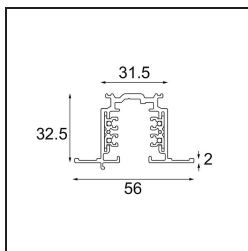

### Specifications

Material	14210301
Lamp Included	No
Number of Light Sources	0
Input Voltage	230V
Electrical Class	I
IP Rating	20
Glow wire rating (°C)	960
Dimming Protocol	DALI
Indoor/Outdoor	Indoor
Application	Ceiling, Wall
Adjustability	Not Applicable
Primary Colour & Primary Finish	White,
Gross weight (g)	2966.0

Specifications