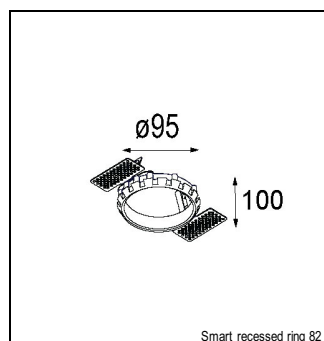

Art. Nr. 13322209

SPECIFICATIONS

Lamp	1x LED Array	
Gear / Transfo	LED gear not incl.	
Cut-out size	ø 76 h 55	
Weight	0.65kg	
Min. distance	0.1 m	
IP	IP20	
Glow wire test	960°	
CRI	90	
Power supply	500mA	350mA
	18.4Vf	17.8Vf
Connected load	9.2W	6.3W
Lumen	641lm	493lm
Efficacy	70lm/W	80lm/W
UGR	22	21
Adjustability	h 355° v 25°	
Remark	! 3500 on request	
	! can be combined with Smart mask, Smart surface box, Smart surface tubed, Smart surface tubed suspension, Smart tubed wall	

RECESSED-FRAME

12500230	SMART RECESSED RING 82
----------	------------------------

CONBOX

10889830	CONBOX 190X192X130X256
----------	------------------------

SURFACE-TUBED

12842009	SMART SURFACE TUBED SUSPENSION 82 LARGE LED GI WHITE STRUC
12842032	SMART SURFACE TUBED SUSPENSION 82 LARGE LED GI BLACK STRUC
12842024	SMART SURFACE TUBED SUSPENSION 82 LARGE LED GI BRUSHED ALU
12842209	SMART SURFACE TUBED SUSPENSION 82 XL LED TRE DIM GI WHITE STRUC
12842232	SMART SURFACE TUBED SUSPENSION 82 XL LED TRE DIM GI BLACK STRUC
12842224	SMART SURFACE TUBED SUSPENSION 82 XL LED TRE DIM GI BRUSHED ALU
12842309	SMART SURFACE TUBED SUSPENSION 82 XL LED 1-10V/PUSHDIM GI WHITE STRUC
12842332	SMART SURFACE TUBED SUSPENSION 82 XL LED 1-10V/PUSHDIM GI BLACK STRUC