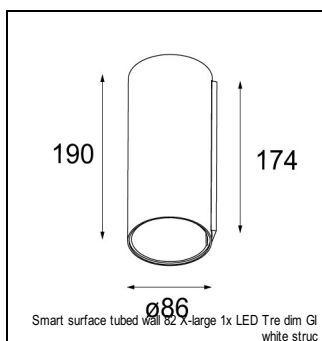

Art. Nr. 13322209

SPECIFICATIONS

Lamp	1x LED Array	
Gear / Transfo	LED gear not incl.	
Cut-out size	ø 76 h 55	
Weight	0.65kg	
Min. distance	0.1 m	
IP	IP20	
Glow wire test	960°	
CRI	90	
Power supply	500mA	350mA
	18.4Vf	17.8Vf
Connected load	9.2W	6.3W
Lumen	641lm	493lm
Efficacy	70lm/W	80lm/W
UGR	22	21
Adjustability	h 355° v 25°	
Remark	! 3500 on request	
	! can be combined with Smart mask, Smart surface box, Smart surface tubed, Smart surface tubed suspension, Smart tubed wall	

RECESSED-FRAME

12500230	SMART RECESSED RING 82
----------	------------------------

CONBOX

10889830	CONBOX 190X192X130X256
----------	------------------------

SURFACE-TUBED

12842009	SMART SURFACE TUBED SUSPENSION 82 LARGE LED GI WHITE STRUC
12842032	SMART SURFACE TUBED SUSPENSION 82 LARGE LED GI BLACK STRUC
12842024	SMART SURFACE TUBED SUSPENSION 82 LARGE LED GI BRUSHED ALU
12842209	SMART SURFACE TUBED SUSPENSION 82 XL LED TRE DIM GI WHITE STRUC
12842232	SMART SURFACE TUBED SUSPENSION 82 XL LED TRE DIM GI BLACK STRUC
12842224	SMART SURFACE TUBED SUSPENSION 82 XL LED TRE DIM GI BRUSHED ALU
12842309	SMART SURFACE TUBED SUSPENSION 82 XL LED 1-10V/PUSHDIM GI WHITE STRUC
12842332	SMART SURFACE TUBED SUSPENSION 82 XL LED 1-10V/PUSHDIM GI BLACK STRUC