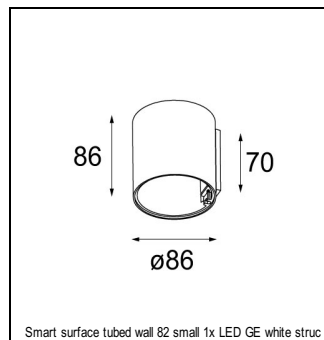

Art. Nr. 13322209

SPECIFICATIONS

Lamp	1x LED Array	
Gear / Transfo	LED gear not incl.	
Cut-out size	ø 76 h 55	
Weight	0.65kg	
Min. distance	0.1 m	
IP	IP20	
Glow wire test	960°	
CRI	90	
Power supply	500mA	350mA
	18.4Vf	17.8Vf
Connected load	9.2W	6.3W
Lumen	641lm	493lm
Efficacy	70lm/W	80lm/W
UGR	22	21
Adjustability	h 355° v 25°	
Remark	! 3500 on request	
	! can be combined with Smart mask, Smart surface box, Smart surface tubed, Smart surface tubed suspension, Smart tubed wall	

RECESSED-FRAME

12500230	SMART RECESSED RING 82
----------	------------------------

CONBOX

10889830	CONBOX 190X192X130X256
----------	------------------------

SURFACE-TUBED

12842009	SMART SURFACE TUBED SUSPENSION 82 LARGE LED GI WHITE STRUC
12842032	SMART SURFACE TUBED SUSPENSION 82 LARGE LED GI BLACK STRUC
12842024	SMART SURFACE TUBED SUSPENSION 82 LARGE LED GI BRUSHED ALU
12842209	SMART SURFACE TUBED SUSPENSION 82 XL LED TRE DIM GI WHITE STRUC
12842232	SMART SURFACE TUBED SUSPENSION 82 XL LED TRE DIM GI BLACK STRUC
12842224	SMART SURFACE TUBED SUSPENSION 82 XL LED TRE DIM GI BRUSHED ALU
12842309	SMART SURFACE TUBED SUSPENSION 82 XL LED 1-10V/PUSHDIM GI WHITE STRUC
12842332	SMART SURFACE TUBED SUSPENSION 82 XL LED 1-10V/PUSHDIM GI BLACK STRUC