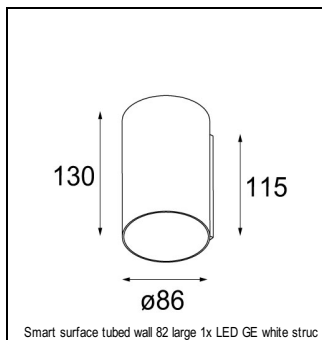

Art. Nr. 13322209

SPECIFICATIONS

Lamp	1x LED Array	
Gear / Transfo	LED gear not incl.	
Cut-out size	ø 76 h 55	
Weight	0.65kg	
Min. distance	0.1 m	
IP	IP20	
Glow wire test	960°	
CRI	90	
Power supply	500mA	350mA
	18.4Vf	17.8Vf
Connected load	9.2W	6.3W
Lumen	641lm	493lm
Efficacy	70lm/W	80lm/W
UGR	22	21
Adjustability	h 355° v 25°	
Remark	! 3500 on request	
	! can be combined with Smart mask, Smart surface box, Smart surface tubed, Smart surface tubed suspension, Smart tubed wall	

RECESSED-FRAME

12500230	SMART RECESSED RING 82
----------	------------------------

CONBOX

10889830	CONBOX 190X192X130X256
----------	------------------------

SURFACE-TUBED

12842009	SMART SURFACE TUBED SUSPENSION 82 LARGE LED GI WHITE STRUC
12842032	SMART SURFACE TUBED SUSPENSION 82 LARGE LED GI BLACK STRUC
12842024	SMART SURFACE TUBED SUSPENSION 82 LARGE LED GI BRUSHED ALU
12842209	SMART SURFACE TUBED SUSPENSION 82 XL LED TRE DIM GI WHITE STRUC
12842232	SMART SURFACE TUBED SUSPENSION 82 XL LED TRE DIM GI BLACK STRUC
12842224	SMART SURFACE TUBED SUSPENSION 82 XL LED TRE DIM GI BRUSHED ALU
12842309	SMART SURFACE TUBED SUSPENSION 82 XL LED 1-10V/PUSHDIM GI WHITE STRUC
12842332	SMART SURFACE TUBED SUSPENSION 82 XL LED 1-10V/PUSHDIM GI BLACK STRUC