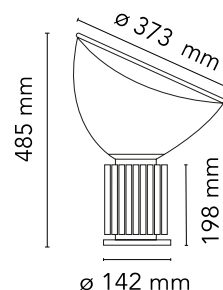

FLOS

■ F6604030 Black

Taccia Small

Designed by Achille and Pier Giacomo Castiglioni, 1962

16W - 2700K

Table lamp providing indirect and reflected light. Reflector in painted aluminium, gloss white on the outside and matt white on the inside. Directionable diffuser in transparent blown glass. Body in matt black or naturally anodized extruded aluminium. Base in nickel-plated ABS+PC. Electric cable of useful length 190 cm, with dimmer switch for ON/OFF and adjustment of the light flow between 10-100%. Plug-in power supply with interchangeable plugs.

Are you a professional and your project needs consulting and support?

BOOK AN APPOINTMENT

Main specifications

EAN	8059607006740
Mounting	Table floor
Environments	Indoor dry location
Light Source Type	LED
LED type	LED array
Power (W)	16

Physical

Colour	Black
Length (mm)	142
Cord length (mm)	1900
Net weight (kg)	4.25
Package height (mm)	0
Package width (mm)	0
Package length (mm)	0
Package volume (m3)	0.11
IP internal	20

Download

Mounting instructions	↓ PDF
Mounting instructions	↓ PDF
Spare Parts	↓ PDF