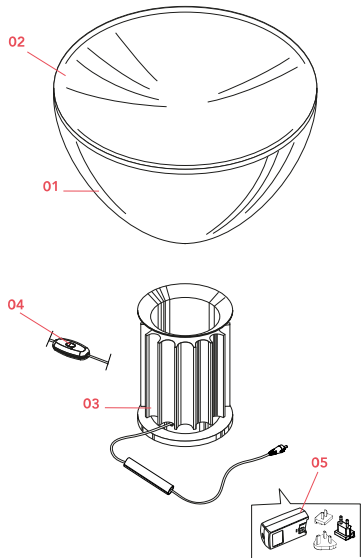

FLOS

■ F6604030 Black

Taccia Small

Designed by Achille and Pier Giacomo Castiglioni, 1962

16W - 2700K

Table lamp providing indirect and reflected light. Reflector in painted aluminium, gloss white on the outside and matt white on the inside. Directionable diffuser in transparent blown glass. Body in matt black or naturally anodized extruded aluminium. Base in nickel-plated ABS+PC. Electric cable of useful length 190 cm, with dimmer switch for ON/OFF and adjustment of the light flow between 10-100%. Plug-in power supply with interchangeable plugs.

Physical

Colour	Black
Length (mm)	142
Cord length (mm)	1900
Net weight (kg)	4.25
Package height (mm)	0
Package width (mm)	0
Package length (mm)	0
Package volume (m3)	0.11
IP internal	20

Download

Mounting instructions	↓ PDF
Mounting instructions	↓ PDF
Spare Parts	↓ PDF

Spare Parts

- | | | |
|-----|---|-----------|
| 01. | Taccia Small transparent diffuser & reflector | F6606000 |
| 02. | White reflector | RF24886 |
| 03. | Taccia Small LED black base | F6605030 |
| 04. | Jack plug with coaxial cable and dimmer | RF6605100 |
| 05. | Black plug assembly kit & 24V driver | RF3320100 |
| 10. | Assembly Coaxial Connector | RF3390130 |