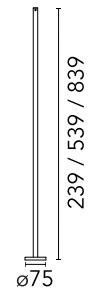

Physical

Colour	Forest Green
Trim	No

Electrical

Emergency type	No

Notes

During the installation and the maintenance of the fixtures it is important to be careful and avoid damages on the paint coating. Damages on the coating exposed to outdoor conditions or water, could cause corrosion.

Chemical substances affect the anticorrosion covering protection.