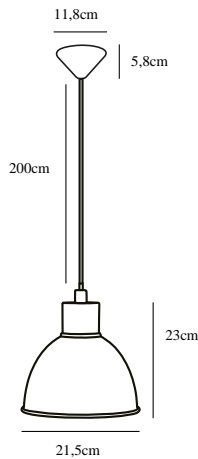

# POP | PENDANT | BEIGE

45833009

nordlux®

Voltage (V): 220-240 Volt  
IP degree: IP20  
Maximum bulb wattage (W): 40W  
Class (Class 1, Class 2, Class 3):  
Class 2 (Double isolated)  
Bulb base: E27  
Parallel connection: False

Primary material: Metal  
Color of the cable: White  
Length of the cable (cm): 200  
Surface material of the cable:  
Plastic  
Is the cable replaceable: False  
Color: Beige

Height (cm): 20  
Width (cm): 21.5  
Shade Diameter (cm): 21.5  
Length (cm): 21.5

EAN: 5704924011504  
TUN: 2276920  
Item Number: 45833009  
Pcs Per Master Carton: 3

Sales Box Height (cm): 24.5  
Sales Box Width(cm): 22  
Sales Box Depth (cm): 22  
Sales Box Volume m<sup>3</sup> : 0.0119  
Product net weight (kg): 0.58