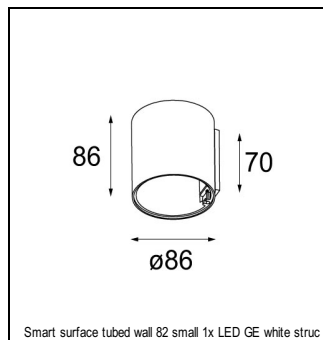

Art. Nr. 13310132

SPECIFICATIONS

Lamp	1x LED Array	
Gear / Transfo	LED gear not incl.	
Cut-out size	ø 76 h 55	
Weight	0.65kg	
Min. distance	0.1 m	
IP	IP20	
Glow wire test	960°	
CRI	90	
Power supply	500mA	350mA
	18.4Vf	17.8Vf
Connected load	9.2W	6.3W
Lumen	666lm	512lm
Efficacy	72lm/W	83lm/W
UGR	17	16
Adjustability	h 355° v 25°	
Remark	! 3500 on request	
	! can be combined with Smart mask, Smart surface box, Smart surface tubed, Smart surface tubed suspension, Smart tubed wall	

RECESSED-FRAME

12500230	SMART RECESSED RING 82
----------	------------------------

CONBOX

10889830	CONBOX 190X192X130X256
----------	------------------------

SURFACE-TUBED

12845009	SMART SURFACE TUBED 82 LARGE LED GE WHITE STRUC
12845032	SMART SURFACE TUBED 82 LARGE LED GE BLACK STRUC
12845024	SMART SURFACE TUBED 82 LARGE LED GE BRUSHED ALU
12844009	SMART SURFACE TUBED 82 LARGE LED GI WHITE STRUC
12844032	SMART SURFACE TUBED 82 LARGE LED GI BLACK STRUC
12844024	SMART SURFACE TUBED 82 LARGE LED GI BRUSHED ALU
12842009	SMART SURFACE TUBED SUSPENSION 82 LARGE LED GI WHITE STRUC
12842032	SMART SURFACE TUBED SUSPENSION 82 LARGE LED GI BLACK STRUC