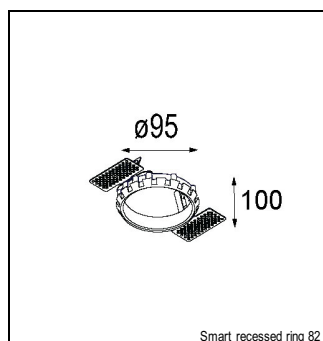

Art. Nr. 13310132

SPECIFICATIONS

Lamp	1x LED Array	
Gear / Transfo	LED gear not incl.	
Cut-out size	ø 76 h 55	
Weight	0.65kg	
Min. distance	0.1 m	
IP	IP20	
Glow wire test	960°	
CRI	90	
Power supply	500mA	350mA
	18.4Vf	17.8Vf
Connected load	9.2W	6.3W
Lumen	666lm	512lm
Efficacy	72lm/W	83lm/W
UGR	17	16
Adjustability	h 355° v 25°	
Remark	! 3500 on request	
	! can be combined with Smart mask, Smart surface box, Smart surface tubed, Smart surface tubed suspension, Smart tubed wall	

RECESSED-FRAME

12500230	SMART RECESSED RING 82
----------	------------------------

CONBOX

10889830	CONBOX 190X192X130X256
----------	------------------------

SURFACE-TUBED

12845009	SMART SURFACE TUBED 82 LARGE LED GE WHITE STRUC
12845032	SMART SURFACE TUBED 82 LARGE LED GE BLACK STRUC
12845024	SMART SURFACE TUBED 82 LARGE LED GE BRUSHED ALU
12844009	SMART SURFACE TUBED 82 LARGE LED GI WHITE STRUC
12844032	SMART SURFACE TUBED 82 LARGE LED GI BLACK STRUC
12844024	SMART SURFACE TUBED 82 LARGE LED GI BRUSHED ALU
12842009	SMART SURFACE TUBED SUSPENSION 82 LARGE LED GI WHITE STRUC
12842032	SMART SURFACE TUBED SUSPENSION 82 LARGE LED GI BLACK STRUC