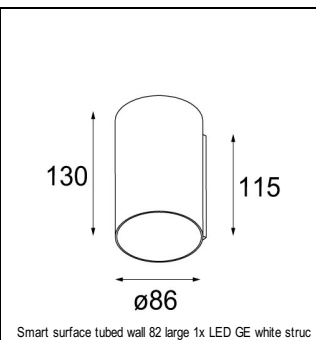

Art. Nr. 13310132

SPECIFICATIONS

Lamp	1x LED Array	
Gear / Transfo	LED gear not incl.	
Cut-out size	ø 76 h 55	
Weight	0.65kg	
Min. distance	0.1 m	
IP	IP20	
Glow wire test	960°	
CRI	90	
Power supply	500mA	350mA
	18.4Vf	17.8Vf
Connected load	9.2W	6.3W
Lumen	666lm	512lm
Efficacy	72lm/W	83lm/W
UGR	17	16
Adjustability	h 355° v 25°	
Remark	! 3500 on request	
	! can be combined with Smart mask, Smart surface box, Smart surface tubed, Smart surface tubed suspension, Smart tubed wall	

RECESSED-FRAME

12500230	SMART RECESSED RING 82
----------	------------------------

CONBOX

10889830	CONBOX 190X192X130X256
----------	------------------------

SURFACE-TUBED

12845009	SMART SURFACE TUBED 82 LARGE LED GE WHITE STRUC
12845032	SMART SURFACE TUBED 82 LARGE LED GE BLACK STRUC
12845024	SMART SURFACE TUBED 82 LARGE LED GE BRUSHED ALU
12844009	SMART SURFACE TUBED 82 LARGE LED GI WHITE STRUC
12844032	SMART SURFACE TUBED 82 LARGE LED GI BLACK STRUC
12844024	SMART SURFACE TUBED 82 LARGE LED GI BRUSHED ALU
12842009	SMART SURFACE TUBED SUSPENSION 82 LARGE LED GI WHITE STRUC
12842032	SMART SURFACE TUBED SUSPENSION 82 LARGE LED GI BLACK STRUC