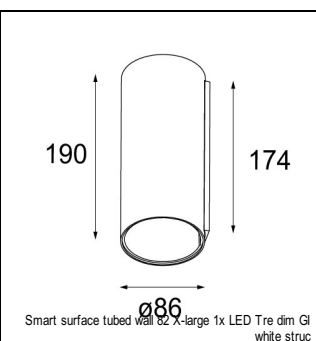

Art. Nr. 13310132

SPECIFICATIONS

Lamp	1x LED Array	
Gear / Transfo	LED gear not incl.	
Cut-out size	ø 76 h 55	
Weight	0.65kg	
Min. distance	0.1 m	
IP	IP20	
Glow wire test	960°	
CRI	90	
Power supply	500mA	350mA
	18.4Vf	17.8Vf
Connected load	9.2W	6.3W
Lumen	666lm	512lm
Efficacy	72lm/W	83lm/W
UGR	17	16
Adjustability	h 355° v 25°	
Remark	! 3500 on request	
	! can be combined with Smart mask, Smart surface box, Smart surface tubed, Smart surface tubed suspension, Smart tubed wall	

RECESSED-FRAME

12500230	SMART RECESSED RING 82
----------	------------------------

CONBOX

10889830	CONBOX 190X192X130X256
----------	------------------------

SURFACE-TUBED

12845009	SMART SURFACE TUBED 82 LARGE LED GE WHITE STRUC
12845032	SMART SURFACE TUBED 82 LARGE LED GE BLACK STRUC
12845024	SMART SURFACE TUBED 82 LARGE LED GE BRUSHED ALU
12844009	SMART SURFACE TUBED 82 LARGE LED GI WHITE STRUC
12844032	SMART SURFACE TUBED 82 LARGE LED GI BLACK STRUC
12844024	SMART SURFACE TUBED 82 LARGE LED GI BRUSHED ALU
12842009	SMART SURFACE TUBED SUSPENSION 82 LARGE LED GI WHITE STRUC
12842032	SMART SURFACE TUBED SUSPENSION 82 LARGE LED GI BLACK STRUC