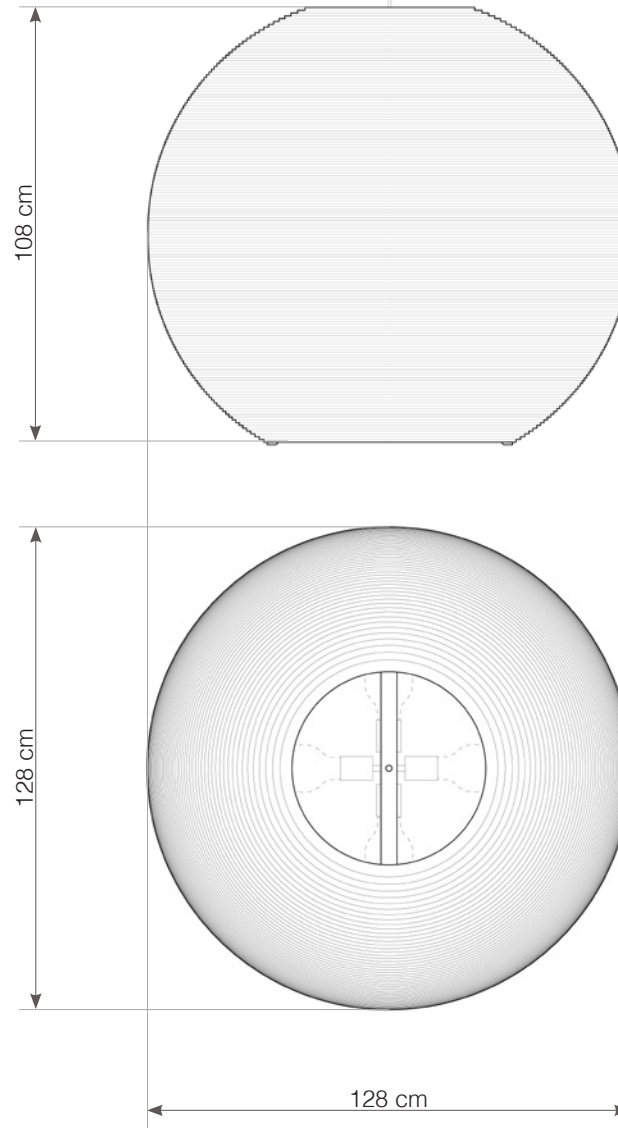

+31 (0)20 820 8990 | amsterdam@graypants.com | graypants.com
keizersgracht 241, 1016 EA amsterdam, the netherlands

Sun48

6x 100W maximum incandescent
E27 socket | 230V 50Hz | Class I

For use with dimmable incandescent bulbs. Also compatible with CFL bulbs or dimmable LED bulbs of equivalent wattage.