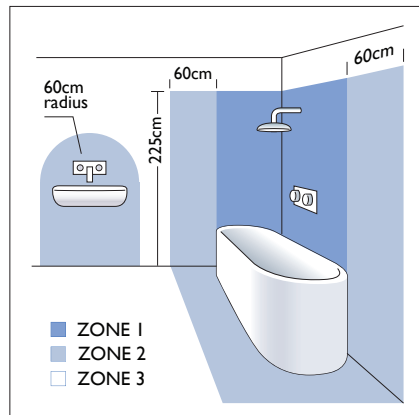

6w max GU10 LED	LED	excl.

Zone	3