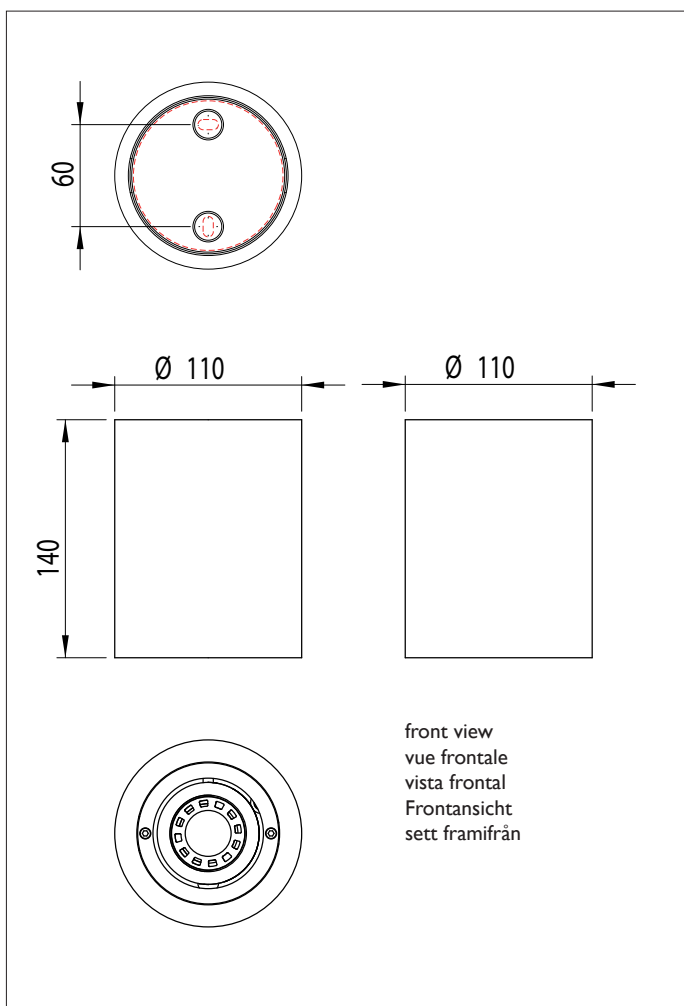

# 5685 Osca I 40 Round Adj

**astro**

6w max GU10 LED	LED	excl.
--------------------	-----	-------

Zone	<b>3</b>
------	----------

Astro Lighting Ltd.  
G2 River Way, Harlow  
CM20 2DP, Great Britain

T: +44 (0) 1279 427001  
F: +44 (0) 1279 427002  
sales@astrolighting.co.uk  
www.astrolighting.co.uk