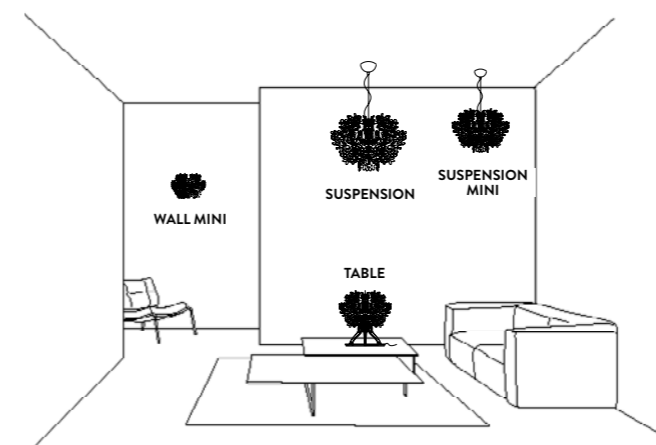

CANOPY DETAILS

LARGE: Ø 12 cm x h. 6 cm (Ø 4-3/4" x h. 2-1/4")

MINI: Ø 10 cm x h. 5,5 cm (Ø 4" x h. 2")

6m. cable kit must be ordered with lamp purchase
Kit Cavi da 6m da richiedere tassativamente in fase di ordine

Multiple installation kit on request
Kit di installazione multipla su richiesta

PRODUCT	DIMENSION	COLOUR	CODE
FIORELLINA TABLE Bulbs E12: 1 X 6W LED Filament Made of: Opalflex® / Cristalflex® Goldflex® / Steelflex® / Copperflex® With: Base matching colour Weight: net 2,2 - gross 3,3 lb Package: 15,4 x 13,4 x h 15 in		☐ WHITE	FIOTS00WHT00000000US
		☐ GOLD	FIOTS00GLD00000000US
		☐ SILVER	FIOTS00SLV00000000US
		☐ COPPER	FIOTS00CPP00000000US

FIORELLA ENTIRE COLLECTION