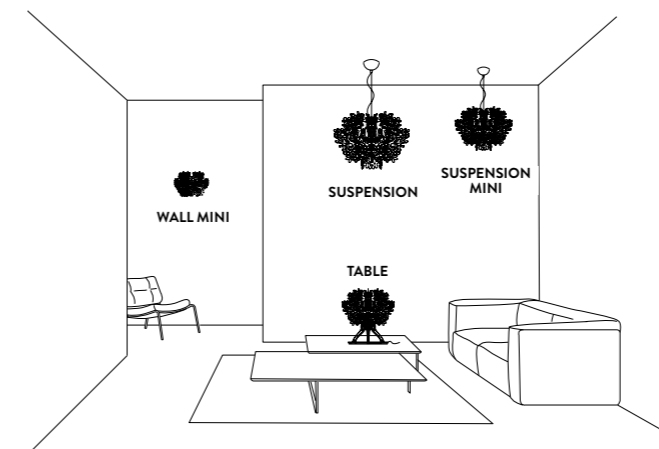

CANOPY DETAILS

LARGE: Ø 12 cm x h. 6 cm (Ø 4-3/4" x h. 2-1/4")

MINI: Ø 10 cm x h. 5,5 cm (Ø 4" x h. 2")

6m. cable kit must be ordered with lamp purchase
Kit Cavi da 6m da richiedere tassativamente in fase di ordine

Multiple installation kit on request
Kit di installazione multipla su richiesta

PRODUCT / PRODOTTO	DIMENSIONS / MISURE	COLOUR / COLORE	CODE / CODICE
FIGRELLINA TABLE Bulbs E14: 1X 6W LED Filament Made of: Opalflex® / Cristalflex® Goldflex® / Steelflex® / Copperflex® With: Base matching colour Weight: net Kg 1 - gross Kg 1,5 Package: 39 x 34 x h. 38 cm		☐ WHITE	FIOTS00WHT000000000EU
		☐ GOLD	FIOTS00GLD000000000EU
		☐ SILVER	FIOTS00SLV000000000EU
		☐ COPPER	FIOTS00CPP000000000EU

FIGRELLA ENTIRE COLLECTION