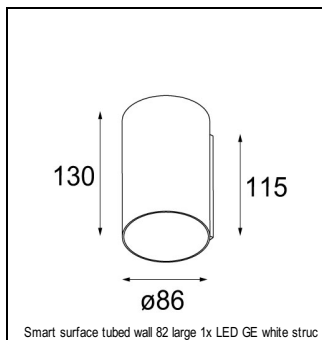

Art. Nr.13320246

SPECIFICATIONS

Lamp	1x LED Array	
Gear / Transfo	LED gear not incl.	
Cut-out size	ø 76 h 55	
Weight	0.65kg	
Min. distance	0.1 m	
IP	IP20	
Glow wire test	960°	
CRI	90	
Power supply	500mA 18.4Vf	350mA 17.8Vf
Connected load	9.2W	6.3W
Lumen	531lm	408lm
Efficacy	58lm/W	66lm/W
UGR	16	15
Adjustability	h 355° v 25°	
Remark	! 3500 on request ! can be combined with Smart mask, Smart surface box, Smart surface tubed, Smart surface tubed suspension, Smart tubed wall	

RECESSED-FRAME

12500230	SMART RECESSED RING 82
----------	------------------------

CONBOX

10889830	CONBOX 190X192X130X256
----------	------------------------

SURFACE-TUBED

12842009	SMART SURFACE TUBED SUSPENSION 82 LARGE LED GI WHITE STRUC
12842032	SMART SURFACE TUBED SUSPENSION 82 LARGE LED GI BLACK STRUC
12842024	SMART SURFACE TUBED SUSPENSION 82 LARGE LED GI BRUSHED ALU
12842209	SMART SURFACE TUBED SUSPENSION 82 XL LED TRE DIM GI WHITE STRUC
12842232	SMART SURFACE TUBED SUSPENSION 82 XL LED TRE DIM GI BLACK STRUC
12842224	SMART SURFACE TUBED SUSPENSION 82 XL LED TRE DIM GI BRUSHED ALU
12842309	SMART SURFACE TUBED SUSPENSION 82 XL LED 1-10V/PUSHDIM GI WHITE STRUC
12842332	SMART SURFACE TUBED SUSPENSION 82 XL LED 1-10V/PUSHDIM GI BLACK STRUC