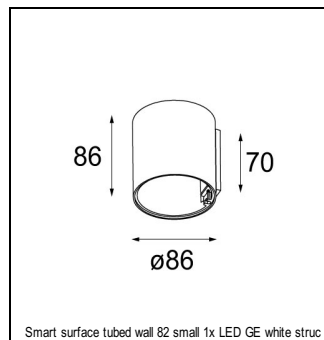

Art. Nr.13320246

SPECIFICATIONS

Lamp	1x LED Array	
Gear / Transfo	LED gear not incl.	
Cut-out size	ø 76 h 55	
Weight	0.65kg	
Min. distance	0.1 m	
IP	IP20	
Glow wire test	960°	
CRI	90	
Power supply	500mA 18.4Vf	350mA 17.8Vf
Connected load	9.2W	6.3W
Lumen	531lm	408lm
Efficacy	58lm/W	66lm/W
UGR	16	15
Adjustability	h 355° v 25°	
Remark	! 3500 on request ! can be combined with Smart mask, Smart surface box, Smart surface tubed, Smart surface tubed suspension, Smart tubed wall	

RECESSED-FRAME

12500230	SMART RECESSED RING 82
----------	------------------------

CONBOX

10889830	CONBOX 190X192X130X256
----------	------------------------

SURFACE-TUBED

12842009	SMART SURFACE TUBED SUSPENSION 82 LARGE LED GI WHITE STRUC
12842032	SMART SURFACE TUBED SUSPENSION 82 LARGE LED GI BLACK STRUC
12842024	SMART SURFACE TUBED SUSPENSION 82 LARGE LED GI BRUSHED ALU
12842209	SMART SURFACE TUBED SUSPENSION 82 XL LED TRE DIM GI WHITE STRUC
12842232	SMART SURFACE TUBED SUSPENSION 82 XL LED TRE DIM GI BLACK STRUC
12842224	SMART SURFACE TUBED SUSPENSION 82 XL LED TRE DIM GI BRUSHED ALU
12842309	SMART SURFACE TUBED SUSPENSION 82 XL LED 1-10V/PUSHDIM GI WHITE STRUC
12842332	SMART SURFACE TUBED SUSPENSION 82 XL LED 1-10V/PUSHDIM GI BLACK STRUC