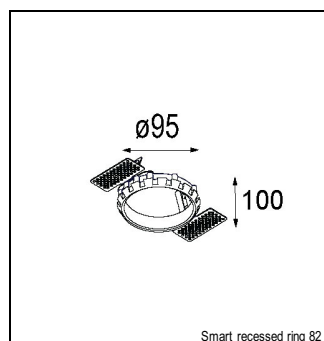

Art. Nr.13320246

SPECIFICATIONS

Lamp	1x LED Array	
Gear / Transfo	LED gear not incl.	
Cut-out size	ø 76 h 55	
Weight	0.65kg	
Min. distance	0.1 m	
IP	IP20	
Glow wire test	960°	
CRI	90	
Power supply	500mA 18.4Vf	350mA 17.8Vf
Connected load	9.2W	6.3W
Lumen	531lm	408lm
Efficacy	58lm/W	66lm/W
UGR	16	15
Adjustability	h 355° v 25°	
Remark	! 3500 on request ! can be combined with Smart mask, Smart surface box, Smart surface tubed, Smart surface tubed suspension, Smart tubed wall	

RECESSED-FRAME

12500230	SMART RECESSED RING 82
----------	------------------------

CONBOX

10889830	CONBOX 190X192X130X256
----------	------------------------

SURFACE-TUBED

12842009	SMART SURFACE TUBED SUSPENSION 82 LARGE LED GI WHITE STRUC
12842032	SMART SURFACE TUBED SUSPENSION 82 LARGE LED GI BLACK STRUC
12842024	SMART SURFACE TUBED SUSPENSION 82 LARGE LED GI BRUSHED ALU
12842209	SMART SURFACE TUBED SUSPENSION 82 XL LED TRE DIM GI WHITE STRUC
12842232	SMART SURFACE TUBED SUSPENSION 82 XL LED TRE DIM GI BLACK STRUC
12842224	SMART SURFACE TUBED SUSPENSION 82 XL LED TRE DIM GI BRUSHED ALU
12842309	SMART SURFACE TUBED SUSPENSION 82 XL LED 1-10V/PUSHDIM GI WHITE STRUC
12842332	SMART SURFACE TUBED SUSPENSION 82 XL LED 1-10V/PUSHDIM GI BLACK STRUC