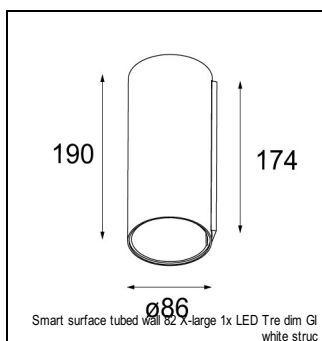

Art. Nr.13320246

SPECIFICATIONS

Lamp	1x LED Array	
Gear / Transfo	LED gear not incl.	
Cut-out size	ø 76 h 55	
Weight	0.65kg	
Min. distance	0.1 m	
IP	IP20	
Glow wire test	960°	
CRI	90	
Power supply	500mA 18.4Vf	350mA 17.8Vf
Connected load	9.2W	6.3W
Lumen	531lm	408lm
Efficacy	58lm/W	66lm/W
UGR	16	15
Adjustability	h 355° v 25°	
Remark	! 3500 on request ! can be combined with Smart mask, Smart surface box, Smart surface tubed, Smart surface tubed suspension, Smart tubed wall	

RECESSED-FRAME

12500230	SMART RECESSED RING 82
----------	------------------------

CONBOX

10889830	CONBOX 190X192X130X256
----------	------------------------

SURFACE-TUBED

12842009	SMART SURFACE TUBED SUSPENSION 82 LARGE LED GI WHITE STRUC
12842032	SMART SURFACE TUBED SUSPENSION 82 LARGE LED GI BLACK STRUC
12842024	SMART SURFACE TUBED SUSPENSION 82 LARGE LED GI BRUSHED ALU
12842209	SMART SURFACE TUBED SUSPENSION 82 XL LED TRE DIM GI WHITE STRUC
12842232	SMART SURFACE TUBED SUSPENSION 82 XL LED TRE DIM GI BLACK STRUC
12842224	SMART SURFACE TUBED SUSPENSION 82 XL LED TRE DIM GI BRUSHED ALU
12842309	SMART SURFACE TUBED SUSPENSION 82 XL LED 1-10V/PUSHDIM GI WHITE STRUC
12842332	SMART SURFACE TUBED SUSPENSION 82 XL LED 1-10V/PUSHDIM GI BLACK STRUC