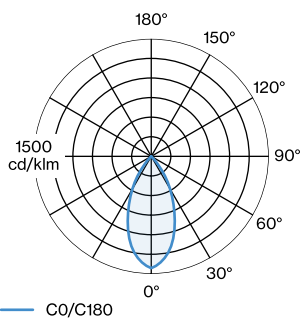

LICHTVERDELING