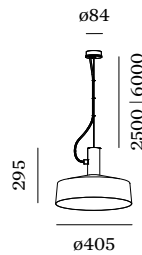

Aluminium pendelarmatuur; oppervlak Gitzwart natgelakt; mat textuur; RAL 9005; incl. 2.5 m ophangstelsysteem; kabel en plafondpotje in Gitzwart; lampenkap Gitzwart; natgelakt; mat textuur; lampfitting GU10; lamptype PAR16; max. 15W; 100 - 240 V; beschermingsgraad IP20; PC1; lamp niet inbegrepen;