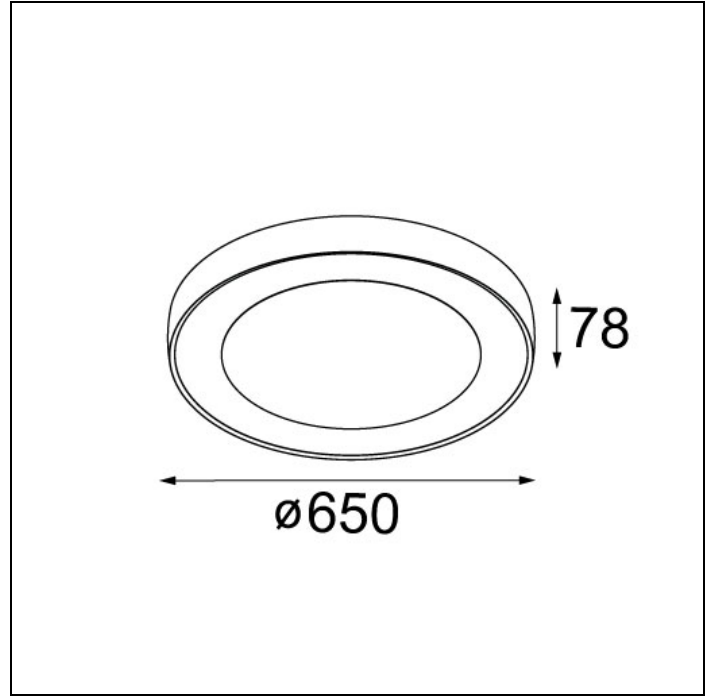

FLAT MOON ECLIPS

FLAT MOON ECLIPS 650 CEILING DOWN LED DALI/PUSHDIM GI

Bring the breath-taking subtlety of a lunar eclipse indoors – in the form of our Flat moon eclips lighting fixture. This enchanting ring-shaped luminaire distributes soft yet functional light, and is designed for hospitality venues, public, retail and other large spaces. Flat moon eclips has a high, powerful lumen output, but less than the current Flat moon. As it illuminates without overwhelming, Flat moon eclips is even also suitable for residential spaces. Flat moon eclips can be mounted directly onto the ceiling and is available in diameters of 650mm and 950mm. Even more, it can be suspended using a straight suspension kit. Flat moon eclips recessed can be integrated fully into the ceiling.

Art. Nr. 13362309

SPECIFICATIONS

Gear / Transfo	LED gear incl.
Weight	12.8kg
Min. distance	0.1 m
Power supply	230V
IP	IP20
Glow wire test	650°
Lifetime	L80 B20 @ 50.000 hrs
CRI	90
CIE flux code	47/78/95/100/60
Lumen	2709 Lm
Efficacy	63 Lm/W
UGR	21
Adjustability	Not Applicable

Available label
<http://supemodular.com/assets/TYPE2.pdf>

	WARM WHITE 2700K / CRI 90+	WARM WHITE 3000K / CRI 90+	WARM WHITE 4000K / CRI 90+
black struc	13362332	13362432	13362532
white struc	13362309	13362409	13362509