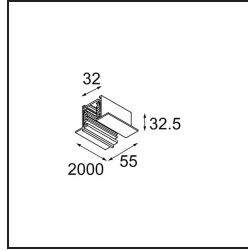

Date _____
Customer _____
Project _____
Type _____

Track recessed 2m white shiny

Specifications

Material	11240301
Lamp Included	No
Number of Light Sources	0
Input Voltage	230V
Electrical Class	I
IP Rating	20
Glow wire rating (°C)	960
Indoor/Outdoor	Indoor
Application	Ceiling, Wall
Adjustability	Not Applicable
Primary Colour & Primary Finish	White,
Gross weight (g)	2535.0