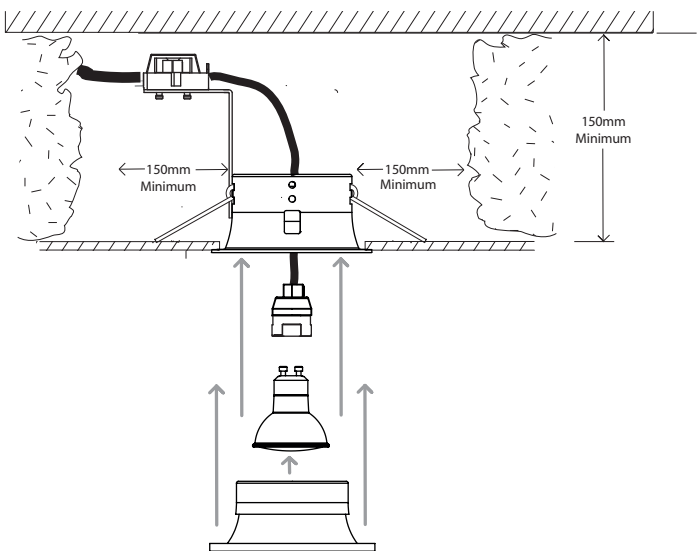

150mm
Minimum

150mm
Minimum

150mm
Minimum