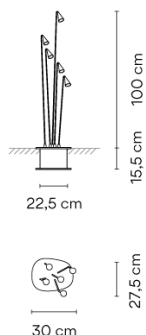

4640

Design By Lievore Altherr Molina

BRISA is a fitted outdoor lamp with five revolving, adjustable arms. It is ideal for illuminating garden spaces and paths. Designed by Liévore, Altherr, Molina, it is available in two colours: khaki lacquer or matt oxide

Model Sheet

Finish	 07 Khaki RAL 7039
	 54 Oxide RAL 8014
LED temperature color	2700 K / 3000 K / 3500 K / 4000 K
Dimming	On/ Off
Instalation type	Surface / Built-in

Materials
Shade: Aluminum
Base: Aluminum
Vertical tube: Steel
Disc: Stainless steel

Light source 5 x LED 2,1W 700mA

LED CRI>90 996 lm 95
2700 K / 3000 K / 3500 K / 4000 K

Driver Constant Current 700 100-240
V V 50-60 Hz HZ

Application Outdoor lamps

Packaging 1 Box
1.162 m x 0.367 m x 0.318 m
Gross weighth 7.5
Net weighth 6.75
Vol. 0.1356