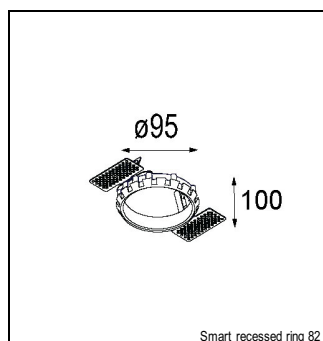

RECESSED-FRAME

12500230	SMART RECESSED RING 82

CONBOX

10889830	CONBOX 190X192X130X256

SURFACE-TUBED

12842009	SMART SURFACE TUBED SUSPENSION 82 LARGE LED GI WHITE STRUC
12842032	SMART SURFACE TUBED SUSPENSION 82 LARGE LED GI BLACK STRUC
12842024	SMART SURFACE TUBED SUSPENSION 82 LARGE LED GI BRUSHED ALU
12842209	SMART SURFACE TUBED SUSPENSION 82 XL LED TRE DIM GI WHITE STRUC
12842232	SMART SURFACE TUBED SUSPENSION 82 XL LED TRE DIM GI BLACK STRUC
12842224	SMART SURFACE TUBED SUSPENSION 82 XL LED TRE DIM GI BRUSHED ALU
12842309	SMART SURFACE TUBED SUSPENSION 82 XL LED 1-10V/PUSHDIM GI WHITE STRUC
12842332	SMART SURFACE TUBED SUSPENSION 82 XL LED 1-10V/PUSHDIM GI BLACK STRUC

ACCESSORIES

SURFACE-TUBED

12842324	SMART SURFACE TUBED SUSPENSION 82 XL LED 1-10V/PUSHDIM GI BRUSHED ALU
12842409	SMART SURFACE TUBED SUSPENSION 82 XL LED DALI GI WHITE STRUC
12842432	SMART SURFACE TUBED SUSPENSION 82 XL LED DALI GI BLACK STRUC
12842424	SMART SURFACE TUBED SUSPENSION 82 XL LED DALI GI BRUSHED ALU
12842809	SMART SURFACE TUBED SUSPENSION 82 LARGE LED GE WHITE STRUC
12842832	SMART SURFACE TUBED SUSPENSION 82 LARGE LED GE BLACK STRUC
12842909	SMART SURFACE TUBED SUSPENSION 82 XL LED GE WHITE STRUC
12842932	SMART SURFACE TUBED SUSPENSION 82 XL LED GE BLACK STRUC
12845009	SMART SURFACE TUBED 82 LARGE LED GE WHITE STRUC
12845032	SMART SURFACE TUBED 82 LARGE LED GE BLACK STRUC
12845024	SMART SURFACE TUBED 82 LARGE LED GE BRUSHED ALU
12844009	SMART SURFACE TUBED 82 LARGE LED GI WHITE STRUC
12844032	SMART SURFACE TUBED 82 LARGE LED GI BLACK STRUC
12844024	SMART SURFACE TUBED 82 LARGE LED GI BRUSHED ALU
12841009	SMART SURFACE TUBED 82 SMALL LED GE WHITE STRUC
12841032	SMART SURFACE TUBED 82 SMALL LED GE BLACK STRUC
12843209	SMART SURFACE TUBED 82 XL LED DALI GI WHITE STRUC
12843232	SMART SURFACE TUBED 82 XL LED DALI GI BLACK STRUC
12843224	SMART SURFACE TUBED 82 XL LED DALI GI BRUSHED ALU
12843109	SMART SURFACE TUBED 82 XL LED 1-10V/PUSHDIM GI WHITE STRUC
12843132	SMART SURFACE TUBED 82 XL LED 1-10V/PUSHDIM GI BLACK STRUC
12843124	SMART SURFACE TUBED 82 XL LED 1-10V/PUSHDIM GI BRUSHED ALU
12843009	SMART SURFACE TUBED 82 XL LED TRE DIM GI WHITE STRUC
12843032	SMART SURFACE TUBED 82 XL LED TRE DIM GI BLACK STRUC
12843024	SMART SURFACE TUBED 82 XL LED TRE DIM GI BRUSHED ALU
12843309	SMART SURFACE TUBED 82 XL LED GE WHITE STRUC
12843332	SMART SURFACE TUBED 82 XL LED GE BLACK STRUC

MASK

12500132	SMART MASK 82 2X BLACK STRUC
12500109	SMART MASK 82 2X WHITE STRUC
12500146	SMART MASK 82 2X GOLD
12500032	SMART MASK 82 1X BLACK STRUC
12500009	SMART MASK 82 1X WHITE STRUC
12500046	SMART MASK 82 1X GOLD