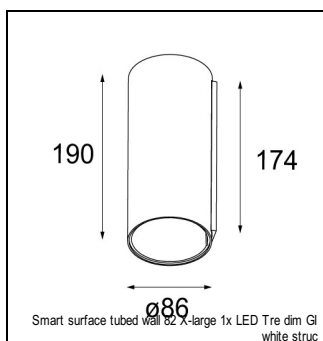

RECESSED-FRAME

12500230	SMART RECESSED RING 82

CONBOX

10889830	CONBOX 190X192X130X256

SURFACE-TUBED

12842009	SMART SURFACE TUBED SUSPENSION 82 LARGE LED GI WHITE STRUC
12842032	SMART SURFACE TUBED SUSPENSION 82 LARGE LED GI BLACK STRUC
12842024	SMART SURFACE TUBED SUSPENSION 82 LARGE LED GI BRUSHED ALU
12842209	SMART SURFACE TUBED SUSPENSION 82 XL LED TRE DIM GI WHITE STRUC
12842232	SMART SURFACE TUBED SUSPENSION 82 XL LED TRE DIM GI BLACK STRUC
12842224	SMART SURFACE TUBED SUSPENSION 82 XL LED TRE DIM GI BRUSHED ALU
12842309	SMART SURFACE TUBED SUSPENSION 82 XL LED 1-10V/PUSHDIM GI WHITE STRUC
12842332	SMART SURFACE TUBED SUSPENSION 82 XL LED 1-10V/PUSHDIM GI BLACK STRUC

ACCESSORIES

SURFACE-TUBED

12842324	SMART SURFACE TUBED SUSPENSION 82 XL LED 1-10V/PUSHDIM GI BRUSHED ALU
12842409	SMART SURFACE TUBED SUSPENSION 82 XL LED DALI GI WHITE STRUC
12842432	SMART SURFACE TUBED SUSPENSION 82 XL LED DALI GI BLACK STRUC
12842424	SMART SURFACE TUBED SUSPENSION 82 XL LED DALI GI BRUSHED ALU
12842809	SMART SURFACE TUBED SUSPENSION 82 LARGE LED GE WHITE STRUC
12842832	SMART SURFACE TUBED SUSPENSION 82 LARGE LED GE BLACK STRUC
12842909	SMART SURFACE TUBED SUSPENSION 82 XL LED GE WHITE STRUC
12842932	SMART SURFACE TUBED SUSPENSION 82 XL LED GE BLACK STRUC
12845009	SMART SURFACE TUBED 82 LARGE LED GE WHITE STRUC
12845032	SMART SURFACE TUBED 82 LARGE LED GE BLACK STRUC
12845024	SMART SURFACE TUBED 82 LARGE LED GE BRUSHED ALU
12844009	SMART SURFACE TUBED 82 LARGE LED GI WHITE STRUC
12844032	SMART SURFACE TUBED 82 LARGE LED GI BLACK STRUC
12844024	SMART SURFACE TUBED 82 LARGE LED GI BRUSHED ALU
12841009	SMART SURFACE TUBED 82 SMALL LED GE WHITE STRUC
12841032	SMART SURFACE TUBED 82 SMALL LED GE BLACK STRUC
12843209	SMART SURFACE TUBED 82 XL LED DALI GI WHITE STRUC
12843232	SMART SURFACE TUBED 82 XL LED DALI GI BLACK STRUC
12843224	SMART SURFACE TUBED 82 XL LED DALI GI BRUSHED ALU
12843109	SMART SURFACE TUBED 82 XL LED 1-10V/PUSHDIM GI WHITE STRUC
12843132	SMART SURFACE TUBED 82 XL LED 1-10V/PUSHDIM GI BLACK STRUC
12843124	SMART SURFACE TUBED 82 XL LED 1-10V/PUSHDIM GI BRUSHED ALU
12843009	SMART SURFACE TUBED 82 XL LED TRE DIM GI WHITE STRUC
12843032	SMART SURFACE TUBED 82 XL LED TRE DIM GI BLACK STRUC
12843024	SMART SURFACE TUBED 82 XL LED TRE DIM GI BRUSHED ALU
12843309	SMART SURFACE TUBED 82 XL LED GE WHITE STRUC
12843332	SMART SURFACE TUBED 82 XL LED GE BLACK STRUC

MASK

12500132	SMART MASK 82 2X BLACK STRUC
12500109	SMART MASK 82 2X WHITE STRUC
12500146	SMART MASK 82 2X GOLD
12500032	SMART MASK 82 1X BLACK STRUC
12500009	SMART MASK 82 1X WHITE STRUC
12500046	SMART MASK 82 1X GOLD