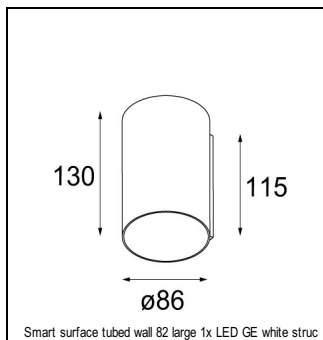

RECESSED-FRAME

12500230	SMART RECESSED RING 82

CONBOX

10889830	CONBOX 190X192X130X256

SURFACE-TUBED

12842009	SMART SURFACE TUBED SUSPENSION 82 LARGE LED GI WHITE STRUC
12842032	SMART SURFACE TUBED SUSPENSION 82 LARGE LED GI BLACK STRUC
12842024	SMART SURFACE TUBED SUSPENSION 82 LARGE LED GI BRUSHED ALU
12842209	SMART SURFACE TUBED SUSPENSION 82 XL LED TRE DIM GI WHITE STRUC
12842232	SMART SURFACE TUBED SUSPENSION 82 XL LED TRE DIM GI BLACK STRUC
12842224	SMART SURFACE TUBED SUSPENSION 82 XL LED TRE DIM GI BRUSHED ALU
12842309	SMART SURFACE TUBED SUSPENSION 82 XL LED 1-10V/PUSHDIM GI WHITE STRUC
12842332	SMART SURFACE TUBED SUSPENSION 82 XL LED 1-10V/PUSHDIM GI BLACK STRUC

ACCESSORIES

SURFACE-TUBED

12842324	SMART SURFACE TUBED SUSPENSION 82 XL LED 1-10V/PUSHDIM GI BRUSHED ALU
12842409	SMART SURFACE TUBED SUSPENSION 82 XL LED DALI GI WHITE STRUC
12842432	SMART SURFACE TUBED SUSPENSION 82 XL LED DALI GI BLACK STRUC
12842424	SMART SURFACE TUBED SUSPENSION 82 XL LED DALI GI BRUSHED ALU
12842809	SMART SURFACE TUBED SUSPENSION 82 LARGE LED GE WHITE STRUC
12842832	SMART SURFACE TUBED SUSPENSION 82 LARGE LED GE BLACK STRUC
12842909	SMART SURFACE TUBED SUSPENSION 82 XL LED GE WHITE STRUC
12842932	SMART SURFACE TUBED SUSPENSION 82 XL LED GE BLACK STRUC
12845009	SMART SURFACE TUBED 82 LARGE LED GE WHITE STRUC
12845032	SMART SURFACE TUBED 82 LARGE LED GE BLACK STRUC
12845024	SMART SURFACE TUBED 82 LARGE LED GE BRUSHED ALU
12844009	SMART SURFACE TUBED 82 LARGE LED GI WHITE STRUC
12844032	SMART SURFACE TUBED 82 LARGE LED GI BLACK STRUC
12844024	SMART SURFACE TUBED 82 LARGE LED GI BRUSHED ALU
12841009	SMART SURFACE TUBED 82 SMALL LED GE WHITE STRUC
12841032	SMART SURFACE TUBED 82 SMALL LED GE BLACK STRUC
12843209	SMART SURFACE TUBED 82 XL LED DALI GI WHITE STRUC
12843232	SMART SURFACE TUBED 82 XL LED DALI GI BLACK STRUC
12843224	SMART SURFACE TUBED 82 XL LED DALI GI BRUSHED ALU
12843109	SMART SURFACE TUBED 82 XL LED 1-10V/PUSHDIM GI WHITE STRUC
12843132	SMART SURFACE TUBED 82 XL LED 1-10V/PUSHDIM GI BLACK STRUC
12843124	SMART SURFACE TUBED 82 XL LED 1-10V/PUSHDIM GI BRUSHED ALU
12843009	SMART SURFACE TUBED 82 XL LED TRE DIM GI WHITE STRUC
12843032	SMART SURFACE TUBED 82 XL LED TRE DIM GI BLACK STRUC
12843024	SMART SURFACE TUBED 82 XL LED TRE DIM GI BRUSHED ALU
12843309	SMART SURFACE TUBED 82 XL LED GE WHITE STRUC
12843332	SMART SURFACE TUBED 82 XL LED GE BLACK STRUC

MASK

12500132	SMART MASK 82 2X BLACK STRUC
12500109	SMART MASK 82 2X WHITE STRUC
12500146	SMART MASK 82 2X GOLD
12500032	SMART MASK 82 1X BLACK STRUC
12500009	SMART MASK 82 1X WHITE STRUC
12500046	SMART MASK 82 1X GOLD