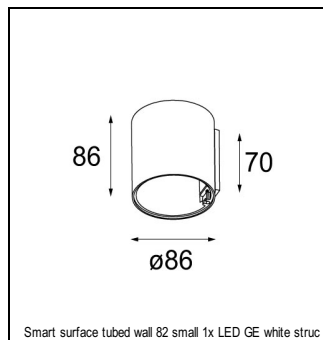

RECESSED-FRAME

12500230	SMART RECESSED RING 82

CONBOX

10889830	CONBOX 190X192X130X256

SURFACE-TUBED

12842009	SMART SURFACE TUBED SUSPENSION 82 LARGE LED GI WHITE STRUC
12842032	SMART SURFACE TUBED SUSPENSION 82 LARGE LED GI BLACK STRUC
12842024	SMART SURFACE TUBED SUSPENSION 82 LARGE LED GI BRUSHED ALU
12842209	SMART SURFACE TUBED SUSPENSION 82 XL LED TRE DIM GI WHITE STRUC
12842232	SMART SURFACE TUBED SUSPENSION 82 XL LED TRE DIM GI BLACK STRUC
12842224	SMART SURFACE TUBED SUSPENSION 82 XL LED TRE DIM GI BRUSHED ALU
12842309	SMART SURFACE TUBED SUSPENSION 82 XL LED 1-10V/PUSHDIM GI WHITE STRUC
12842332	SMART SURFACE TUBED SUSPENSION 82 XL LED 1-10V/PUSHDIM GI BLACK STRUC

ACCESSORIES

SURFACE-TUBED

12842324	SMART SURFACE TUBED SUSPENSION 82 XL LED 1-10V/PUSHDIM GI BRUSHED ALU
12842409	SMART SURFACE TUBED SUSPENSION 82 XL LED DALI GI WHITE STRUC
12842432	SMART SURFACE TUBED SUSPENSION 82 XL LED DALI GI BLACK STRUC
12842424	SMART SURFACE TUBED SUSPENSION 82 XL LED DALI GI BRUSHED ALU
12842809	SMART SURFACE TUBED SUSPENSION 82 LARGE LED GE WHITE STRUC
12842832	SMART SURFACE TUBED SUSPENSION 82 LARGE LED GE BLACK STRUC
12842909	SMART SURFACE TUBED SUSPENSION 82 XL LED GE WHITE STRUC
12842932	SMART SURFACE TUBED SUSPENSION 82 XL LED GE BLACK STRUC
12845009	SMART SURFACE TUBED 82 LARGE LED GE WHITE STRUC
12845032	SMART SURFACE TUBED 82 LARGE LED GE BLACK STRUC
12845024	SMART SURFACE TUBED 82 LARGE LED GE BRUSHED ALU
12844009	SMART SURFACE TUBED 82 LARGE LED GI WHITE STRUC
12844032	SMART SURFACE TUBED 82 LARGE LED GI BLACK STRUC
12844024	SMART SURFACE TUBED 82 LARGE LED GI BRUSHED ALU
12841009	SMART SURFACE TUBED 82 SMALL LED GE WHITE STRUC
12841032	SMART SURFACE TUBED 82 SMALL LED GE BLACK STRUC
12843209	SMART SURFACE TUBED 82 XL LED DALI GI WHITE STRUC
12843232	SMART SURFACE TUBED 82 XL LED DALI GI BLACK STRUC
12843224	SMART SURFACE TUBED 82 XL LED DALI GI BRUSHED ALU
12843109	SMART SURFACE TUBED 82 XL LED 1-10V/PUSHDIM GI WHITE STRUC
12843132	SMART SURFACE TUBED 82 XL LED 1-10V/PUSHDIM GI BLACK STRUC
12843124	SMART SURFACE TUBED 82 XL LED 1-10V/PUSHDIM GI BRUSHED ALU
12843009	SMART SURFACE TUBED 82 XL LED TRE DIM GI WHITE STRUC
12843032	SMART SURFACE TUBED 82 XL LED TRE DIM GI BLACK STRUC
12843024	SMART SURFACE TUBED 82 XL LED TRE DIM GI BRUSHED ALU
12843309	SMART SURFACE TUBED 82 XL LED GE WHITE STRUC
12843332	SMART SURFACE TUBED 82 XL LED GE BLACK STRUC

MASK

12500132	SMART MASK 82 2X BLACK STRUC
12500109	SMART MASK 82 2X WHITE STRUC
12500146	SMART MASK 82 2X GOLD
12500032	SMART MASK 82 1X BLACK STRUC
12500009	SMART MASK 82 1X WHITE STRUC
12500046	SMART MASK 82 1X GOLD