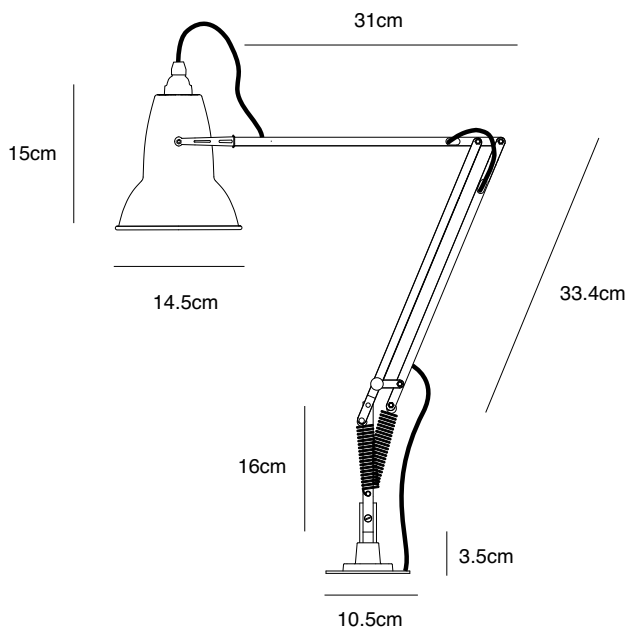

Original 1227™ Desk Lamp with Desk Insert

ANGLEPOISE®

Original 1227™ Collection | Technical Sheet

Launched In 1935 | Designed by George Carwardine

Product

Desk Lamp with Insert - Jet Black With Black Cable Braid
Desk Lamp with Insert - Linen White With Grey Cable Braid
Desk Lamp with Insert - Dove Grey With Grey Cable Braid
Desk Lamp with Insert - Bright Chrome With Black/White Cable Braid & Chrome Arms

Accessory is included and is colour-matched.

Accessories

Desk Insert - Jet Black
Desk Insert - Linen White
Desk Insert - Dove Grey
Desk Insert - Painted Silver

Description

Inspired by original designs from the Anglepoise® archive, our space saving Original Desk Insert has a cast iron body and plated steel fittings so that it can be securely hard-mounted to a desk. Refinements such as a cable management option and finishes that have been colour-matched to the compatible 1227™ and 1227™ Mini collections make this a chic and functional accessory.

Materials

- Gloss paint or bright chrome plated finish
- Aluminium shade
- Chrome plated fittings
- Cast Iron desk insert
- Aluminium arms
- Anglepoise® constant tension spring technology

Dimensions

- Shade diameter: 15cm
- Shade height: 15cm
- Max reach: 60cm (from base to shade)
- Cable length: 200cm
- Lamp Packaging (L x W x H): 31.4cm x 19cm x 48cm
- Lamp Packaged Weight: 4.57kg

Electrical

- Voltage: 220/240V, 50/60Hz
- Class II - Double insulated
- Note: Bulb weight critical for balance. Approximate bulb weight 25-60g
- Inline cable switch (34cm from product)
- Plug: 2-pin Europlug to CEE 7/16
- E27 lamp holder
- Maximum permitted bulb: 20W CFL / 10W LED E27
- Supplied with compatible 10W LED E27 bulb
  - Luminous Intensity: 806lm
  - Life: 15,000 Hours
  - Non-dimmable
  - Colour Temperature: 2700K
  - CRI (Ra): 80