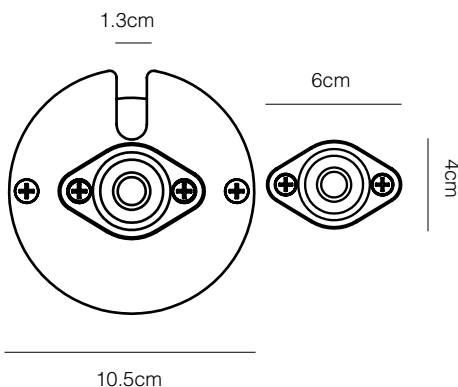

Original 1227™ Desk Lamp with Desk Insert

ANGLEPOISE®

Original 1227™ Collection | Technical Sheet

Launched In 1935 | Designed by George Carwardine

Product

Desk Lamp with Insert - Jet Black With Black Cable Braid
Desk Lamp with Insert - Linen White With Grey Cable Braid
Desk Lamp with Insert - Dove Grey With Grey Cable Braid
Desk Lamp with Insert - Bright Chrome With Black/White Cable Braid & Chrome Arms

Accessory is included and is colour-matched.

Accessories

Desk Insert - Jet Black
Desk Insert - Linen White
Desk Insert - Dove Grey
Desk Insert - Painted Silver

Description

Inspired by original designs from the Anglepoise® archive, our space saving Original Desk Insert has a cast iron body and plated steel fittings so that it can be securely hard-mounted to a desk. Refinements such as a cable management option and finishes that have been colour-matched to the compatible 1227™ and 1227™ Mini collections make this a chic and functional accessory.

Materials

- Gloss paint or bright chrome plated finish
- Aluminium shade
- Chrome plated fittings
- Cast Iron desk insert
- Aluminium arms
- Anglepoise® constant tension spring technology

Dimensions

- Shade diameter: 15cm
- Shade height: 15cm
- Max reach: 60cm (from base to shade)
- Cable length: 200cm
- Lamp Packaging (L x W x H): 31.4cm x 19cm x 48cm
- Lamp Packaged Weight: 4.57kg

Electrical

- Voltage: 220/240V, 50/60Hz
- Class II - Double insulated
- Note: Bulb weight critical for balance. Approximate bulb weight 25-60g
- Inline cable switch (34cm from product)
- Plug: 2-pin Europlug to CEE 7/16
- E27 lamp holder
- Maximum permitted bulb: 20W CFL / 10W LED E27
- Supplied with compatible 10W LED E27 bulb
  - Luminous Intensity: 806lm
  - Life: 15,000 Hours
  - Non-dimmable
  - Colour Temperature: 2700K
  - CRI (Ra): 80