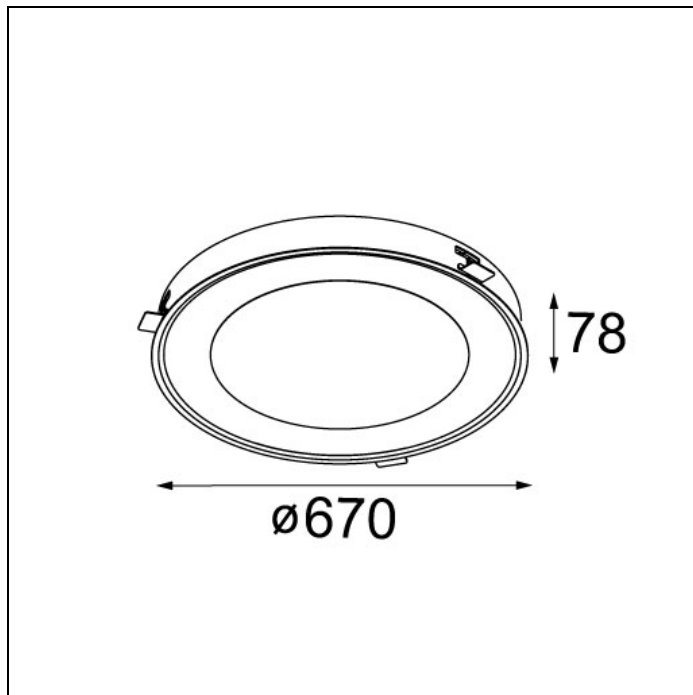

FLAT MOON ECLIPS

FLAT MOON ECLIPS 670 RECESSED LED DALI/PUSHDIM GI

Art. Nr. 13382532

SPECIFICATIONS

Gear / Transfo	LED gear incl.
Cut-out size	ø 650 h 150
Weight	10.7kg
Min. distance	0.1 m
Power supply	230V
IP	IP20
Glow wire test	650°
Lifetime	L80 B20 @ 50.000 hrs
CRI	90
CIE flux code	47/78/95/100/42
Lumen	2091 Lm
Efficacy	49 Lm/W
UGR	20
Adjustability	Not Applicable

Available label
<http://supemodular.com/assets/TYPE2.pdf>

	WARM WHITE 2700K / CRI 90+	WARM WHITE 3000K / CRI 90+	NEUTRAL WHITE 4000K / CRI 90+
black struc	13382332	13382432	13382532
white struc	13382309	13382409	13382509