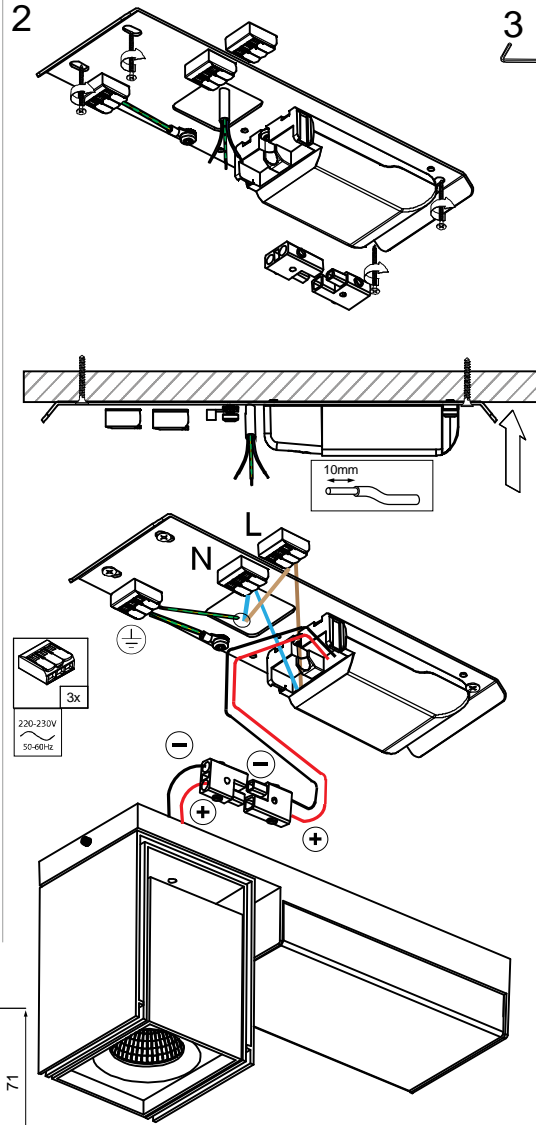

Rektor 1x LED Tre dim

128260XX_128261XX_128280XX_128281XX

1

2

3

USE SPACE BELOW GEAR!!

4

The light source contained in this luminaire shall only be replaced by the manufacturer or his service agent or a similar qualified person