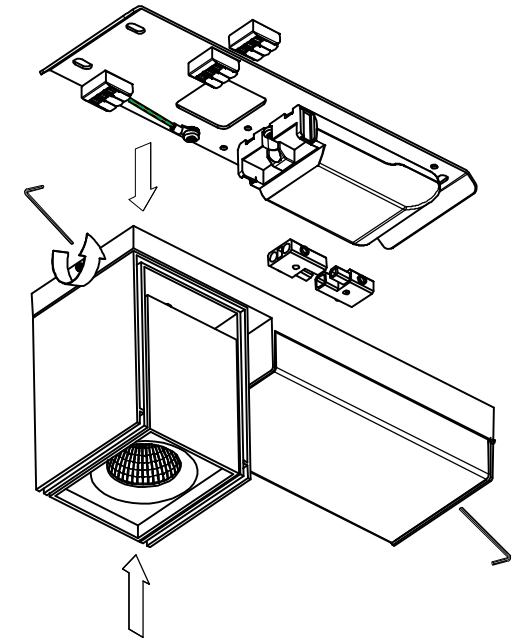

Rektor 1x LED Tre dim

128260XX_128261XX_128280XX_128281XX

1

2

3

USE SPACE BELOW GEAR!!

4

The light source contained in this luminaire shall only be replaced by the manufacturer or his service agent or a similar qualified person