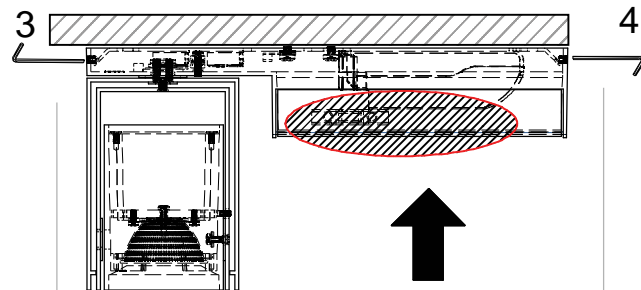

Rektor 1x LED Tre dim

128260XX_128261XX_128280XX_128281XX

1

2

3

USE SPACE BELOW GEAR!!

4

The light source contained in this luminaire shall only be replaced by the manufacturer or his service agent or a similar qualified person