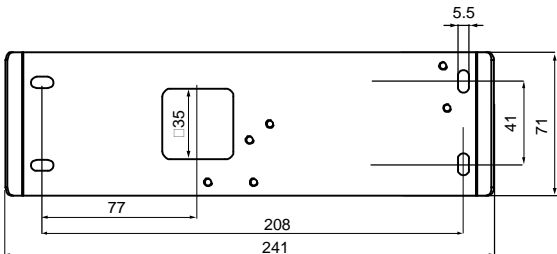

Rektor 1x LED Tre dim

128260XX_128261XX_128280XX_128281XX

1

2

3

USE SPACE BELOW GEAR!!

4

The light source contained in this luminaire shall only be replaced by the manufacturer or his service agent or a similar qualified person