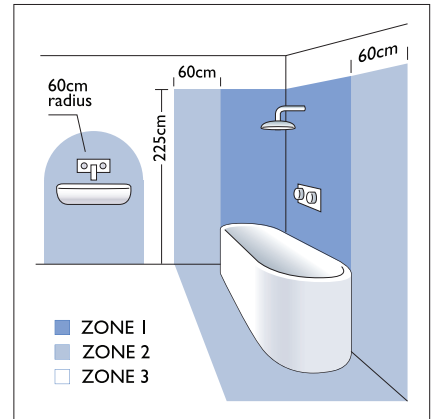

I x 60w E27		excl.
----------------	--	-------

Zone	<b>3</b>
------	----------

Astro Lighting Ltd.  
G2 River Way, Harlow  
CM20 2DP, Great Britain

T: +44 (0) 1279 427001  
F: +44 (0) 1279 427002  
sales@astrolighting.co.uk  
www.astrolighting.co.uk