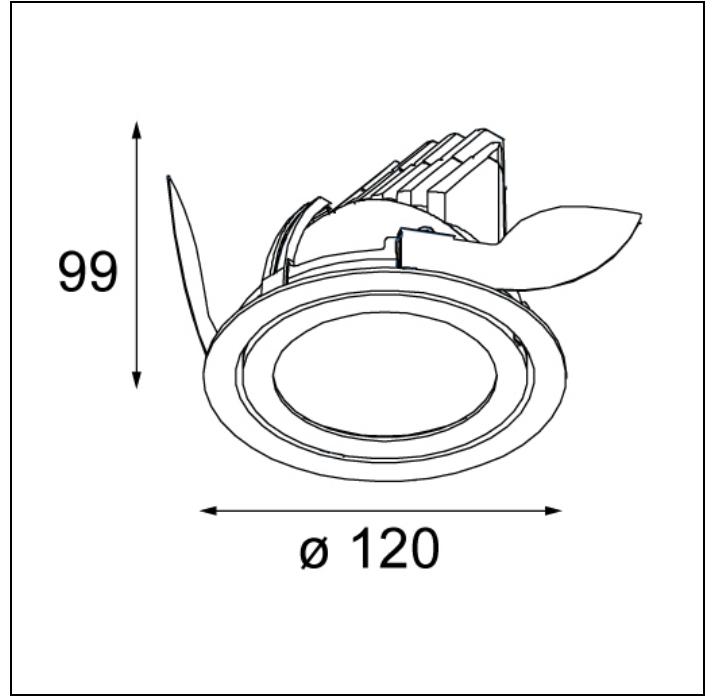

K120 ADJUSTABLE

K120 ADJUSTABLE LED GE

One letter is everything this elegant, simple and versatile spotlight portfolio needs. An example of a Modular classic, round, recessed and highly-bright K spotlights are ideal for hospitality and retail environments. A 45-degree inclination enables K to offer targeted illumination, highlighting the best aspects of key products, services and areas. We're adding yet another option to this core product to offer greater lighting flexibility for larger spaces. The K120 adjustable is the latest extension, with a larger diameter that offers a higher lumen output.

Art. Nr. 13341109

SPECIFICATIONS

Lamp	1x LED Array		
Gear / Transfo	LED gear not incl.		
Cut-out size	ø 114 h 200		
Weight	0.39kg		
Min. distance	0.1 m		
IP	IP20		
Glow wire test	960°		
Lifetime	L80 B20 @ 50.000 hrs		
CRI	90		
Power supply	350mA	500mA	700mA
	33.3Vf	34.3Vf	35.7Vf
Connected load	11.7W	17.2W	25W
Lumen	1277lm	1732lm	2276lm
Efficacy	109lm/W	101lm/W	91lm/W
UGR	20	21	22
Adjustability	h 359° v 45°		

Available label
<http://supemodular.com/assets/TYPE2.pdf>

	WARM WHITE 2700K / CRI 90+			WARM WHITE 3000K / CRI 90+			NEUTRAL WHITE 4000K / CRI 90+		
	SPOT 15°	MEDIUM 25°	FLOOD 40°	SPOT 15°	MEDIUM 25°	FLOOD 40°	SPOT 15°	MEDIUM 25°	FLOOD 40°
black struc	13340032	13340132	13340232	13341032	13341132	13341232	13342032	13342132	13342232
donkey grey struc	13340071	13340171	13340271	13341071	13341171	13341271	13342071	13342171	13342271
white struc	13340009	13340109	13340209	13341009	13341109	13341209	13342009	13342109	13342209