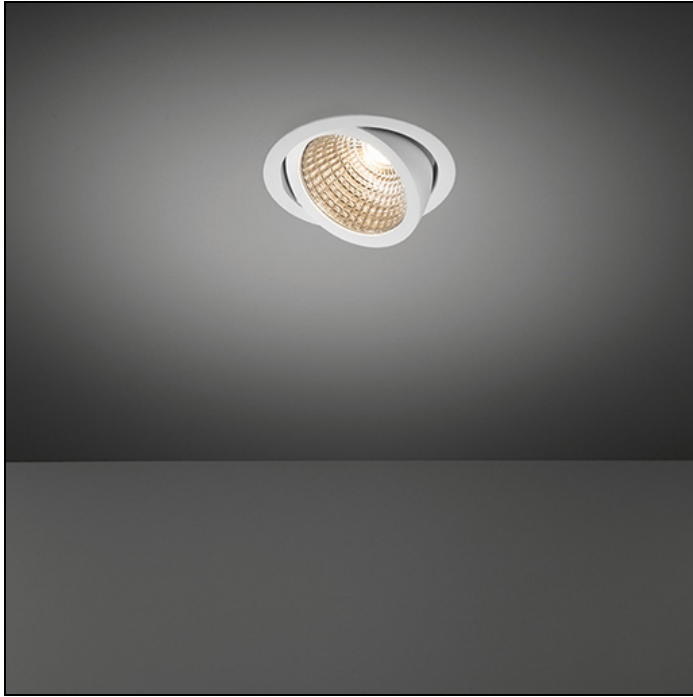

K120 ADJUSTABLE

K120 ADJUSTABLE LED GE

One letter is everything this elegant, simple and versatile spotlight portfolio needs. An example of a Modular classic, round, recessed and highly-bright K spotlights are ideal for hospitality and retail environments. A 45-degree inclination enables K to offer targeted illumination, highlighting the best aspects of key products, services and areas. We're adding yet another option to this core product to offer greater lighting flexibility for larger spaces. The K120 adjustable is the latest extension, with a larger diameter that offers a higher lumen output.

Art. Nr. 13341109

SPECIFICATIONS

Lamp	1x LED Array		
Gear / Transfo	LED gear not incl.		
Cut-out size	ø 114 h 200		
Weight	0.39kg		
Min. distance	0.1 m		
IP	IP20		
Glow wire test	960°		
Lifetime	L80 B20 @ 50.000 hrs		
CRI	90		
Power supply	350mA	500mA	700mA
	33.3Vf	34.3Vf	35.7Vf
Connected load	11.7W	17.2W	25W
Lumen	1277lm	1732lm	2276lm
Efficacy	109lm/W	101lm/W	91lm/W
UGR	20	21	22
Adjustability	h 359° v 45°		

Available label
<http://supemodular.com/assets/TYPE2.pdf>

	WARM WHITE 2700K / CRI 90+			WARM WHITE 3000K / CRI 90+			NEUTRAL WHITE 4000K / CRI 90+		
	SPOT 15°	MEDIUM 25°	FLOOD 40°	SPOT 15°	MEDIUM 25°	FLOOD 40°	SPOT 15°	MEDIUM 25°	FLOOD 40°
black struc	13340032	13340132	13340232	13341032	13341132	13341232	13342032	13342132	13342232
donkey grey struc	13340071	13340171	13340271	13341071	13341171	13341271	13342071	13342171	13342271
white struc	13340009	13340109	13340209	13341009	13341109	13341209	13342009	13342109	13342209

K120 ADJUSTABLE LED GE

ACCESSORIES

LENSES

10216903 | SPREADLENS Ø80

ANTIGLARE

10212802 | HONEYCOMB Ø80 BLACK
10217002 | CROSS BLADE Ø80 BLACK

HUE-BRIDGE

70000616 | HUE BRIDGE EU
70000617 | HUE BRIDGE UK