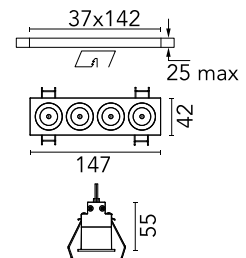

Recessed integrated luminaire with 4 LED lighting spots. Remote power supply included (220-240V).

Are you a professional and your project needs consulting and support?

[BOOK AN APPOINTMENT](#)