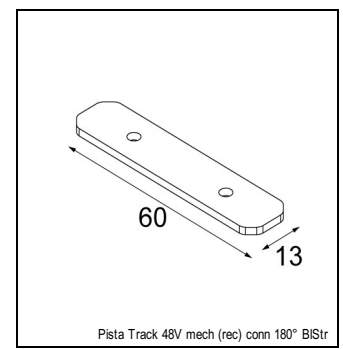

ACCESSORIES

TRACK

13411232 | PISTA TRACK 48V MECH (REC) CONN 180° BLSTR

Modular reserves the right to alter material, dimensions and characteristics without prior notice. Lighting technology changes rapidly. Latest datasheet and documentation available on www.supermodular.com.