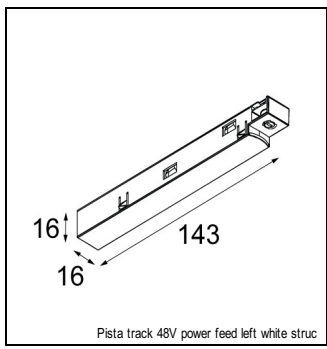

ACCESSORIES

TRACK

13411232 | PISTA TRACK 48V MECH (REC) CONN 180° BLSTR

Modular reserves the right to alter material, dimensions and characteristics without prior notice. Lighting technology changes rapidly. Latest datasheet and documentation available on www.supermodular.com.