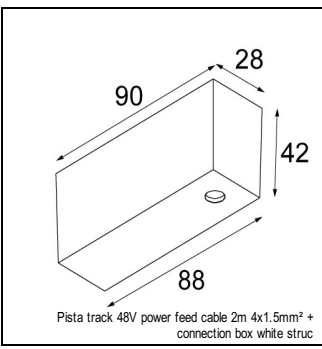

ACCESSORIES

TRACK

13411232 | PISTA TRACK 48V MECH (REC) CONN 180° BLSTR

Modular reserves the right to alter material, dimensions and characteristics without prior notice. Lighting technology changes rapidly. Latest datasheet and documentation available on www.supermodular.com.