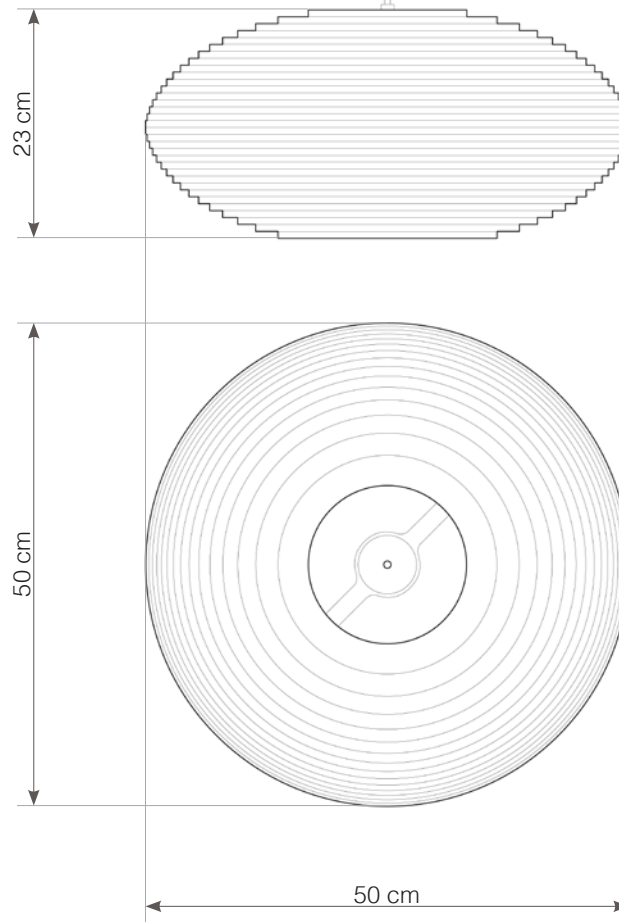

Disc20

1x 60W maximum incandescent
E27 socket | 230V 50Hz | Class II

For use with dimmable incandescent bulbs. Also compatible with CFL bulbs or dimmable LED bulbs of equivalent wattage.

Mounting Installation: Suspended

recycled cardboard

responsibly made in holland

proudly designed in seattle | usa

responsible handmade quality

nontoxic fire retardant treated

compressed air recommended cleaning

use in dry location only

designed to recycle

hardwired cord set + ceiling canopy

INCLUDES A TWO-METER WHITE FABRIC CORD AND A GRAY POWDER COATED STEEL CANOPY. ○●
FIVE-METER CORDS ARE AVAILABLE FOR AN ADDITIONAL CHARGE.

Scraplight shades are non-toxic and are handmade using responsible practices. Because all Scraplights are handmade, dimensions may vary slightly. This luminaire is compatible with bulbs of the energy classes A++, A+, A, B, C, D & E (EU No 874/2012).