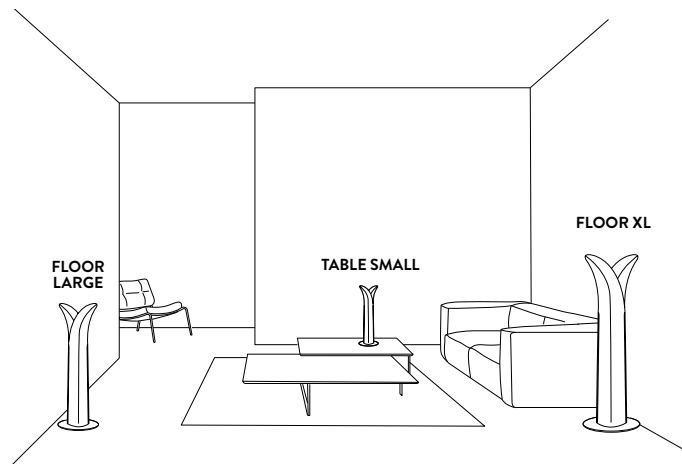

PRODUCT / PRODOTTO	DIMENSIONS / MISURE	COLOUR/COLORE	CODE / CODICE
<b>FLOOR XL</b> <b>Bulbs E27:</b>  3 X 12W LED Filament <b>Made of:</b> Opalflex® / Polycarbonate <b>With:</b> Stainless Steel base- profiles <b>Weight:</b> net Kg 4,4 - gross Kg 8,5 <b>Package:</b> 45 x 43 x h. 156 cm		<input type="checkbox"/> WHITE	PALFXLOWHT00000000EU
<b>FLOOR LARGE</b> <b>Bulbs E27:</b>  2 X 12W LED Filament <b>Made of:</b> Opalflex® / Polycarbonate <b>With:</b> Stainless Steel base- profiles <b>Weight:</b> net Kg 2,9 - gross Kg 5,4 <b>Package:</b> 35 x 36 x h. 122 cm		<input type="checkbox"/> WHITE	PALFLOOWHT00000000EU
<b>TABLE SMALL</b> <b>Bulbs E14:</b>  1 X 6W LED Filament <b>Made of:</b> Opalflex® / Polycarbonate <b>With:</b> Stainless Steel base- profiles <b>Weight:</b> net Kg 1,1 - gross Kg 2 <b>Package:</b> 20 x 21 x h. 62 cm		<input type="checkbox"/> WHITE	PALTS00WHT00000000EU

## FINISHES

WHITE

PRODUCT	DIMENSION	COLOUR	CODE
<b>FLOOR XL</b> <b>Bulbs E26:</b>  3 X 12W LED Filament <b>Made of:</b> Opalflex® / Polycarbonate <b>With:</b> Stainless Steel base- profiles <b>Weight:</b> net 9,7 - gross 18,7 lb <b>Package:</b> 17,7 x 16,9 x h 61,4 in		<input type="checkbox"/> WHITE	PALFXLOWHT00000000US
<b>FLOOR LARGE</b> <b>Bulbs E26:</b>  2 X 12W LED Filament <b>Made of:</b> Opalflex® / Polycarbonate <b>With:</b> Stainless Steel base- profiles <b>Weight:</b> net 6,4 - gross 11,9 lb <b>Package:</b> 13,8 x 14,2 x h 48 in		<input type="checkbox"/> WHITE	PALFLOOWHT00000000US
<b>TABLE SMALL</b> <b>Bulbs E12:</b>  1 X 6W LED Filament <b>Made of:</b> Opalflex® / Polycarbonate <b>With:</b> Stainless Steel base- profiles <b>Weight:</b> net 2,4 - gross 4,4 lb <b>Package:</b> 7,9 x 8,3 x h 24,4 in		<input type="checkbox"/> WHITE	PALTS00WHT00000000US