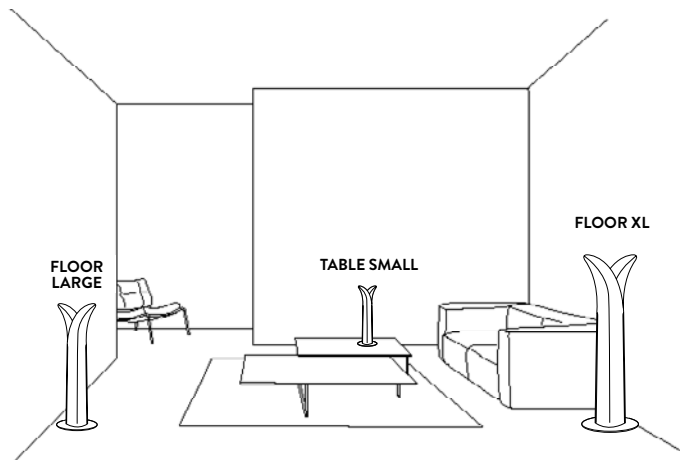

PRODUCT	DIMENSION	COLOUR	CODE
FLOOR XL Bulbs E26: 3 X 12W LED Filament Made of: Opalflex® / Polycarbonate With: Stainless Steel base- profiles Weight: net 9,7 - gross 18,7 lb Package: 17,7 x 16,9 x h 61,4 in		☐ WHITE	PALFXLOWHT00000000US
FLOOR LARGE Bulbs E26: 2 X 12W LED Filament Made of: Opalflex® / Polycarbonate With: Stainless Steel base- profiles Weight: net 6,4 - gross 11,9 lb Package: 13,8 x 14,2 x h 48 in		☐ WHITE	PALFLOOWHT00000000US
TABLE SMALL Bulbs E12: 1 X 6W LED Filament Made of: Opalflex® / Polycarbonate With: Stainless Steel base- profiles Weight: net 2,4 - gross 4,4 lb Package: 7,9 x 8,3 x h 24,4 in		☐ WHITE	PALTS00WHT00000000US

LAS PALMAS ENTIRE COLLECTION

FINISHES